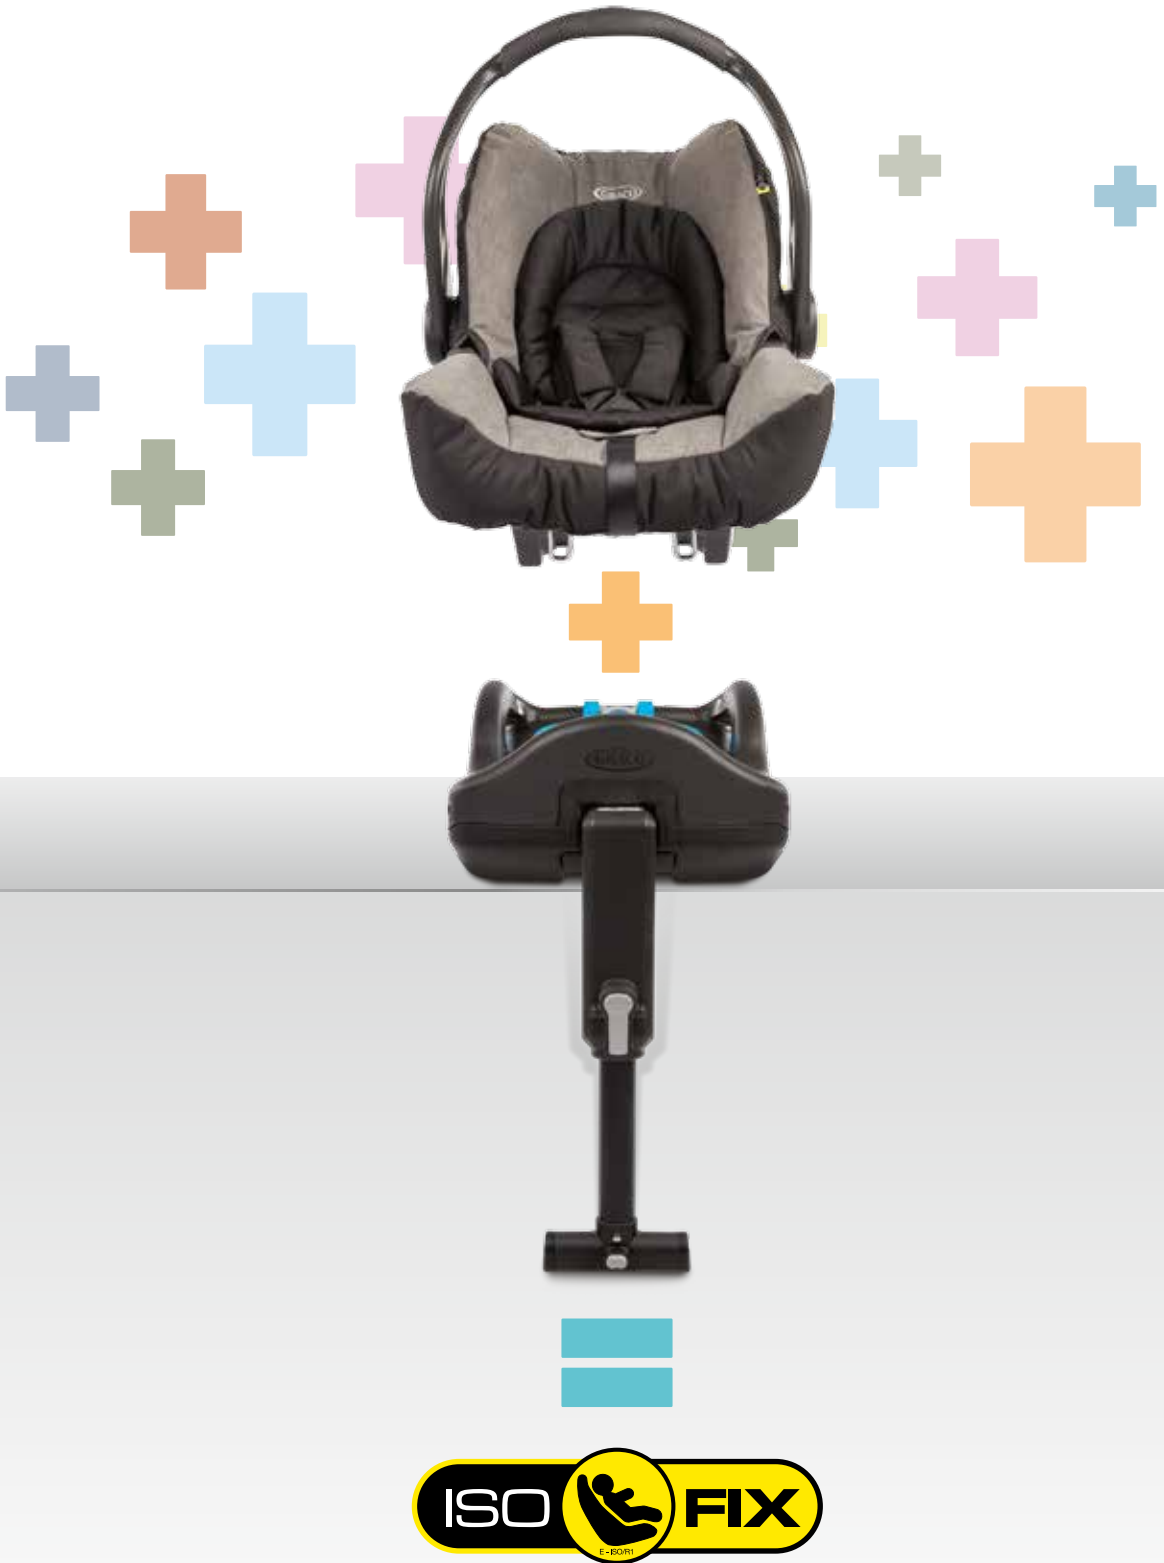

The Graco Evo and Graco Evo XT Carrycot can be used as an overnight bed by simply fitting to the Graco Evo stand.

Create a convenient chair using the seat from the Graco Evo and Graco Evo XT pushchair.

Also compatible with the Graco SnugSafe car seat which attaches easily with the car seat adaptor.

Compact fold

Black

1865730

SNUGSAFE

Comfort and safety in
a few simple clicks.

SNUGSAFE

Combining safety and comfort for the first journey.
From birth to approx. 15 months (0-13 kg)

ISOFIX is a worldwide standard fitting system that allows you to quickly fit a car seat to without using a seatbelt – reducing the risk of the car seat not being fitted correctly and increasing child safety.

Compatible with Graco Evo and Graco Evo XT pushchair.

Graco SnugSafe ISOFIX Base

The Graco SnugSafe ISOFIX Base provides maximum security and virtually eliminates installation errors. The car seat simply clicks/unclicks into the base. Load leg provides extra stability. Indicator confirms the car seat is correctly installed.