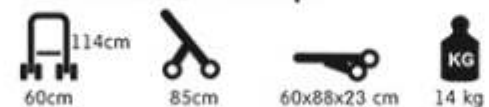

Dimensions / Размери