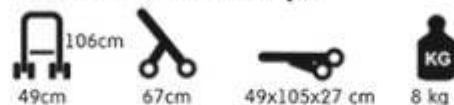

p r e m i u m

0m+

iMove stroller

Features:

- ergonomic handles
- adjustable and expandable canopy with sun shade
- multi-position backrest
- adjustable footrest
- soft body cushion
- swiveling front wheels
- shopping basket
- footcover /option/

Характеристики:

- ергономични дръжки
- сгъваем сенник с козирка и допълнителна секция
- многопозиционна облегалка
- подвижна поставка за крачета
- мека подложка за тялото
- завиващи предни колела
- кош за пазаруване
- покривало за крачета /опция/

Dimensions / Размери