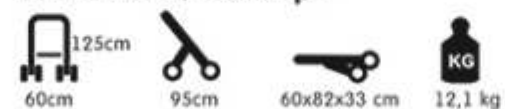

Dimensions / Размери

Stroller/Количка

- Blue 10020801503
- Grey&Green 10020801504
- Beige&Grey 10020801501
- Rose&Black 10020801502

Car Seat Столче за кола

- Blue 10070301503
- Grey&Green 10070301504
- Beige&Grey 10070301501
- Rose&Black 10070301502

p r e m i u m

ALU 0m+

Monza3 2in1

combi stroller

Features:

- newborn basket
- removable multifunctional seat
- height adjustable handle
- aluminum frame
- adjustable canopy
- multi-position backrest
- adjustable footrest
- swiveling front wheel
- footcovers for the seat and newborn basket
- large shopping basket with 2 compartments
- rear shock absorbers
- mama bag
- adaptors for car seat
- car seat with footcover/ option/

Dimensions / Размери

Stroller/Количка

Grey&Green
10020741504

Blue
10020741503

Rose&Black
10020741502

Beige&Grey
10020741501

Grey&Blue World
10020741437

Car Seat Столче за кола