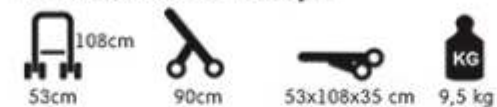

Dimensions / Размери