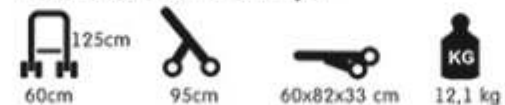

Dimensions / Размери

Stroller/Количка

- Blue 10020791503
- Grey&Green 10020791504
- Beige&Grey 10020791501
- Rose&Black 10020791502

Car Seat Столче за кола

- Blue 10070301503
- Grey&Green 10070301504
- Beige&Grey 10070301501
- Rose&Black 10070301502

p r e m i u m

ALU

0m+

Calibra 2in1

combi stroller

Features:

- newborn basket transformable into a seat
- removable multifunctional seat
- height adjustable handle
- aluminum frame
- adjustable canopy
- multi-position backrest
- adjustable footrest
- swiveling front wheel
- footcovers for the seat and newborn basket
- large shopping basket with 2 compartments
- rear shock absorbers
- mama bag
- adaptors for car seat
- car seat with footcover/ option/

Dimensions / Размери

Stroller/Количка

- Blue 10020781503
- Grey&Green 10020781504
- Beige&Grey 10020781501
- Rose&Black 10020781502

Car Seat Столче за кола

- Blue 10070301503
- Grey&Green 10070301504
- Beige&Grey 10070301501
- Rose&Black 10070301502