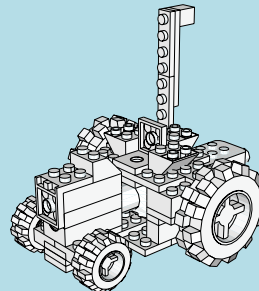

LASER PEGS®

The Ultimate Construction Toy For Kids®

MODELS
MODÈLES
6 IN 1
MODELL · MODEL

ZD 120B

www.LaserPegs.com

⚠ WARNING:
CHOKING HAZARD - Small parts.
Not for children under 3 yrs.
Do not submerge in water.

COMPACT TRACTOR

LAWN TRACTOR

HIGH CROP TRACTOR

**WHEATLAND STANDARD
TRACTOR**

UTILITY TRACTOR