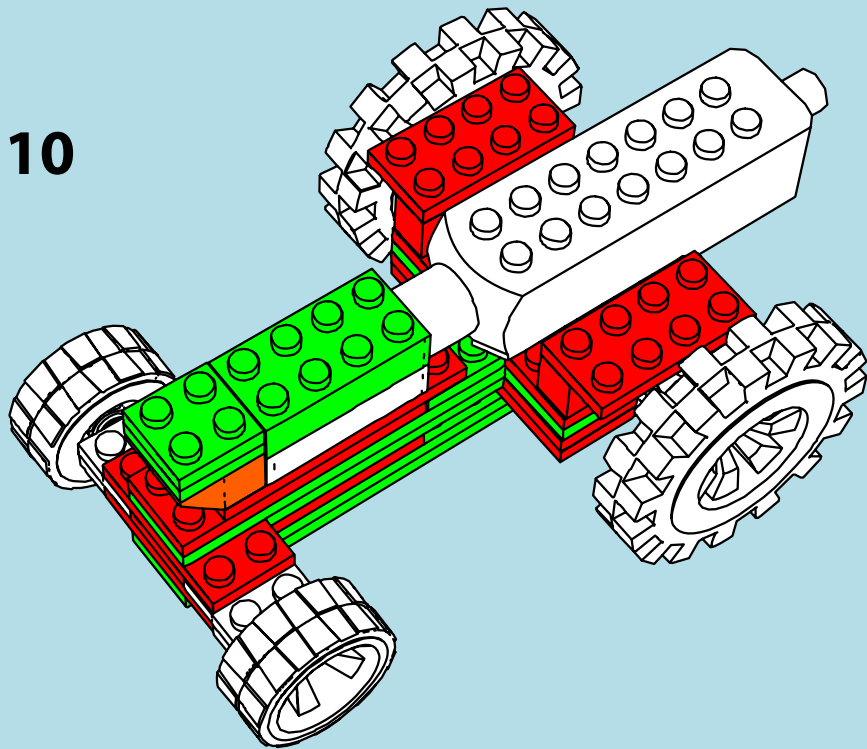

LASER PEGS®

The Ultimate Construction Toy For Kids®

MODELS
MODÈLES
6 IN 1
MODELL · MODEL

ZD 120B

www.LaserPegs.com

⚠ WARNING:
CHOKING HAZARD - Small parts.
Not for children under 3 yrs.
Do not submerge in water.

6

7

8

x1

x2

9

10

11

x2

x2

x1

12

13

14

x1

x1