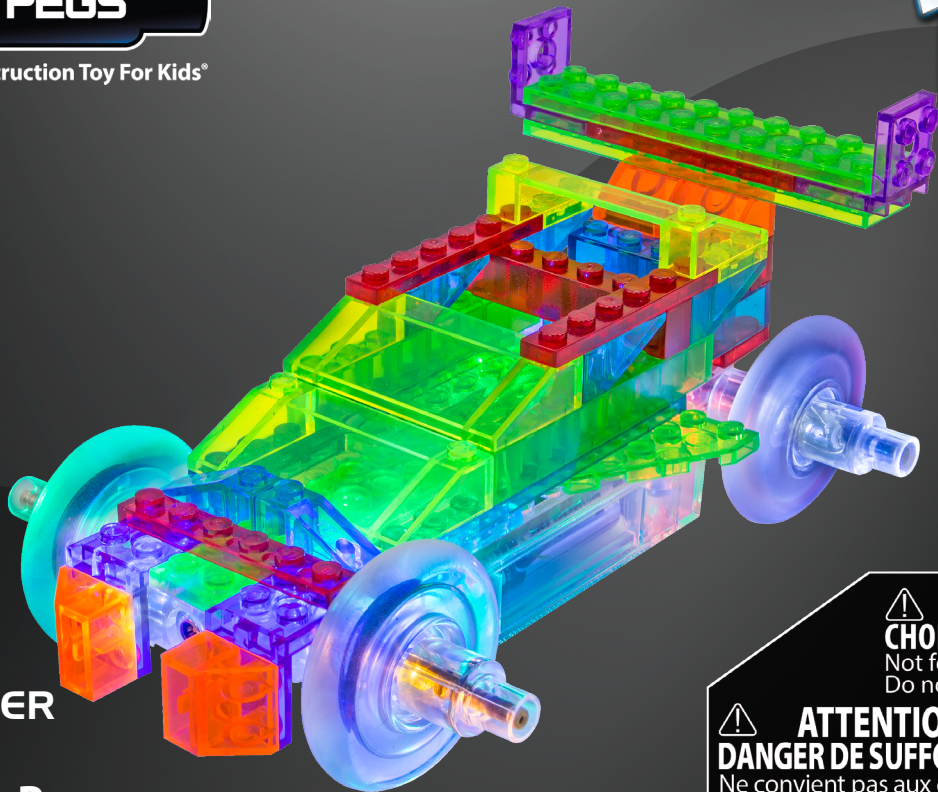

LASER PEGS®

The Ultimate Construction Toy For Kids®

MODELS
MODÈLES
12 IN 1
MODELL • MODEL

**BAJA RACER
PB 2160B**

www.LaserPegs.com

WARNING:
CHOKING HAZARD - Small parts.
Not for children under 3 yrs.
Do not submerge in water.

ATTENTION:
DANGER DE SUFFOCATION - Petits éléments.
Ne convient pas aux enfants de moins de trois ans.
Ne pas immerger le jeu dans l'eau.

1

2

1

1a

2

3

4

5

6

7

8

9

10

BAJA RACER: Mexico's Baja California is where various types of vehicles compete on the same course - from motorcycles to custom VW buggies, Trucks, & other modified race vehicles.

x2