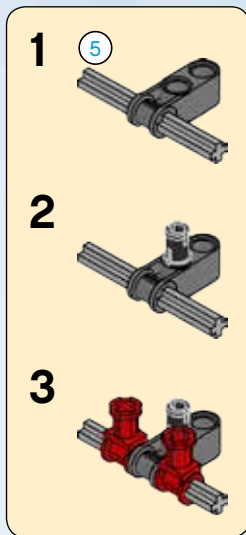

STAR WARS™

75111

**BUILDABLE
FIGURES**

LEGO.com/starwars

Disney

1

2

3

4

4

5

2x

6

2x

7

8

9

10

1

Insert the red axle pin into the grey axle connector.

2

Attach the grey axle bush to the red axle pin.

3

Insert the grey axle (part 4) and the grey axle joint into the grey axle connector.