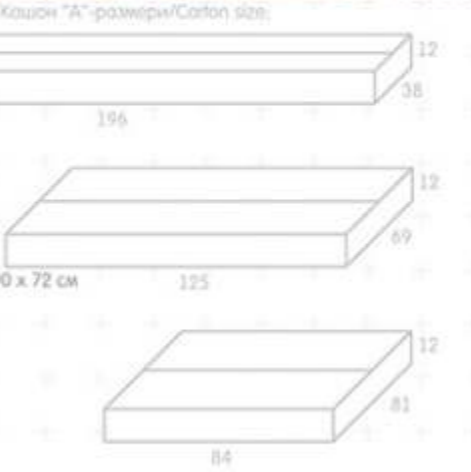

1. **Характеристики:**
2. Външни размери – 197 x 83 x 108 см
   - Лялка
   - Предвидена за стандартен двулицев матрак - 120 x 60 x 10 см (матрака не е включен в комплекта)
   - 2 нива на подматрачната рамка
   - асансьорна решетка с две нива и автоматично фиксиране в горно положение
   - затопоряване на лялката
   - Многофункционален шкаф:
   - Монтирано в ляво или дясно
   - Плат за повиване
   - Ракла с капак (газов амортизатор)
   - Две чекмеджета
   - Шкафче с вътрешен рафт
   - Юношеско легло
   - Предвидено за стандартен еднолицев матрак - 190 x 72 см или двулицев матрак - 190 x 72 см с подматрачна рамка "стандарт" 190 x 72 см (матрака и подматрачна рамка не са включени в комплекта)
   - Две големи чекмеджета
   - Регулиране на гърба на леглото във височина
   - Леглото се трансформира в:
   - Вариант А
   - Юношеско легло - външни размери: 197 x 83 x 63 см
   - Многофункционален шкаф с крачета - външни размери - 63 x 83 x 70 см
   - Бюро - външни размери - 123 x 70 x 81 см
   - Вариант В
   - Юношеско легло - външни размери: 197 x 83 x 63 см
   - Бебешко легло с многофункционален шкаф - външни размери: 190 x 83 x 93 см
   - Вариант С
   - Детско легло - външни размери: 197 x 83 x 108 см (застопорявана лялка, без решетка)