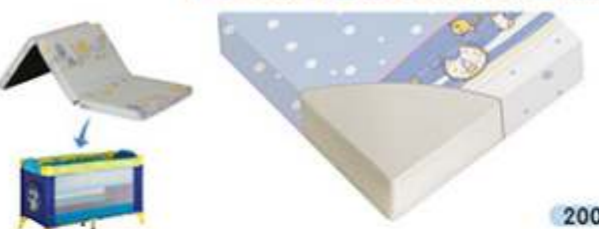

Foldable Mattress Classic

2003003 60/120-5 cm

- **slip-cover**
  /quilted and edged, removable, washable, colorful fabric/
- **foam**
  /highly elastic foam giving optimal mattress stability and flexibility/
- **size**
  60/120/5 cm

- **калъф**
  /прошит и обканен, свалящ се, може да се пере, пестроцветен плат/
- **пяна**
  /вискоеластична пяна придаваща оптимална стабилност и гъвкавост на матрака/
- **размери**
  60/120/5 cm