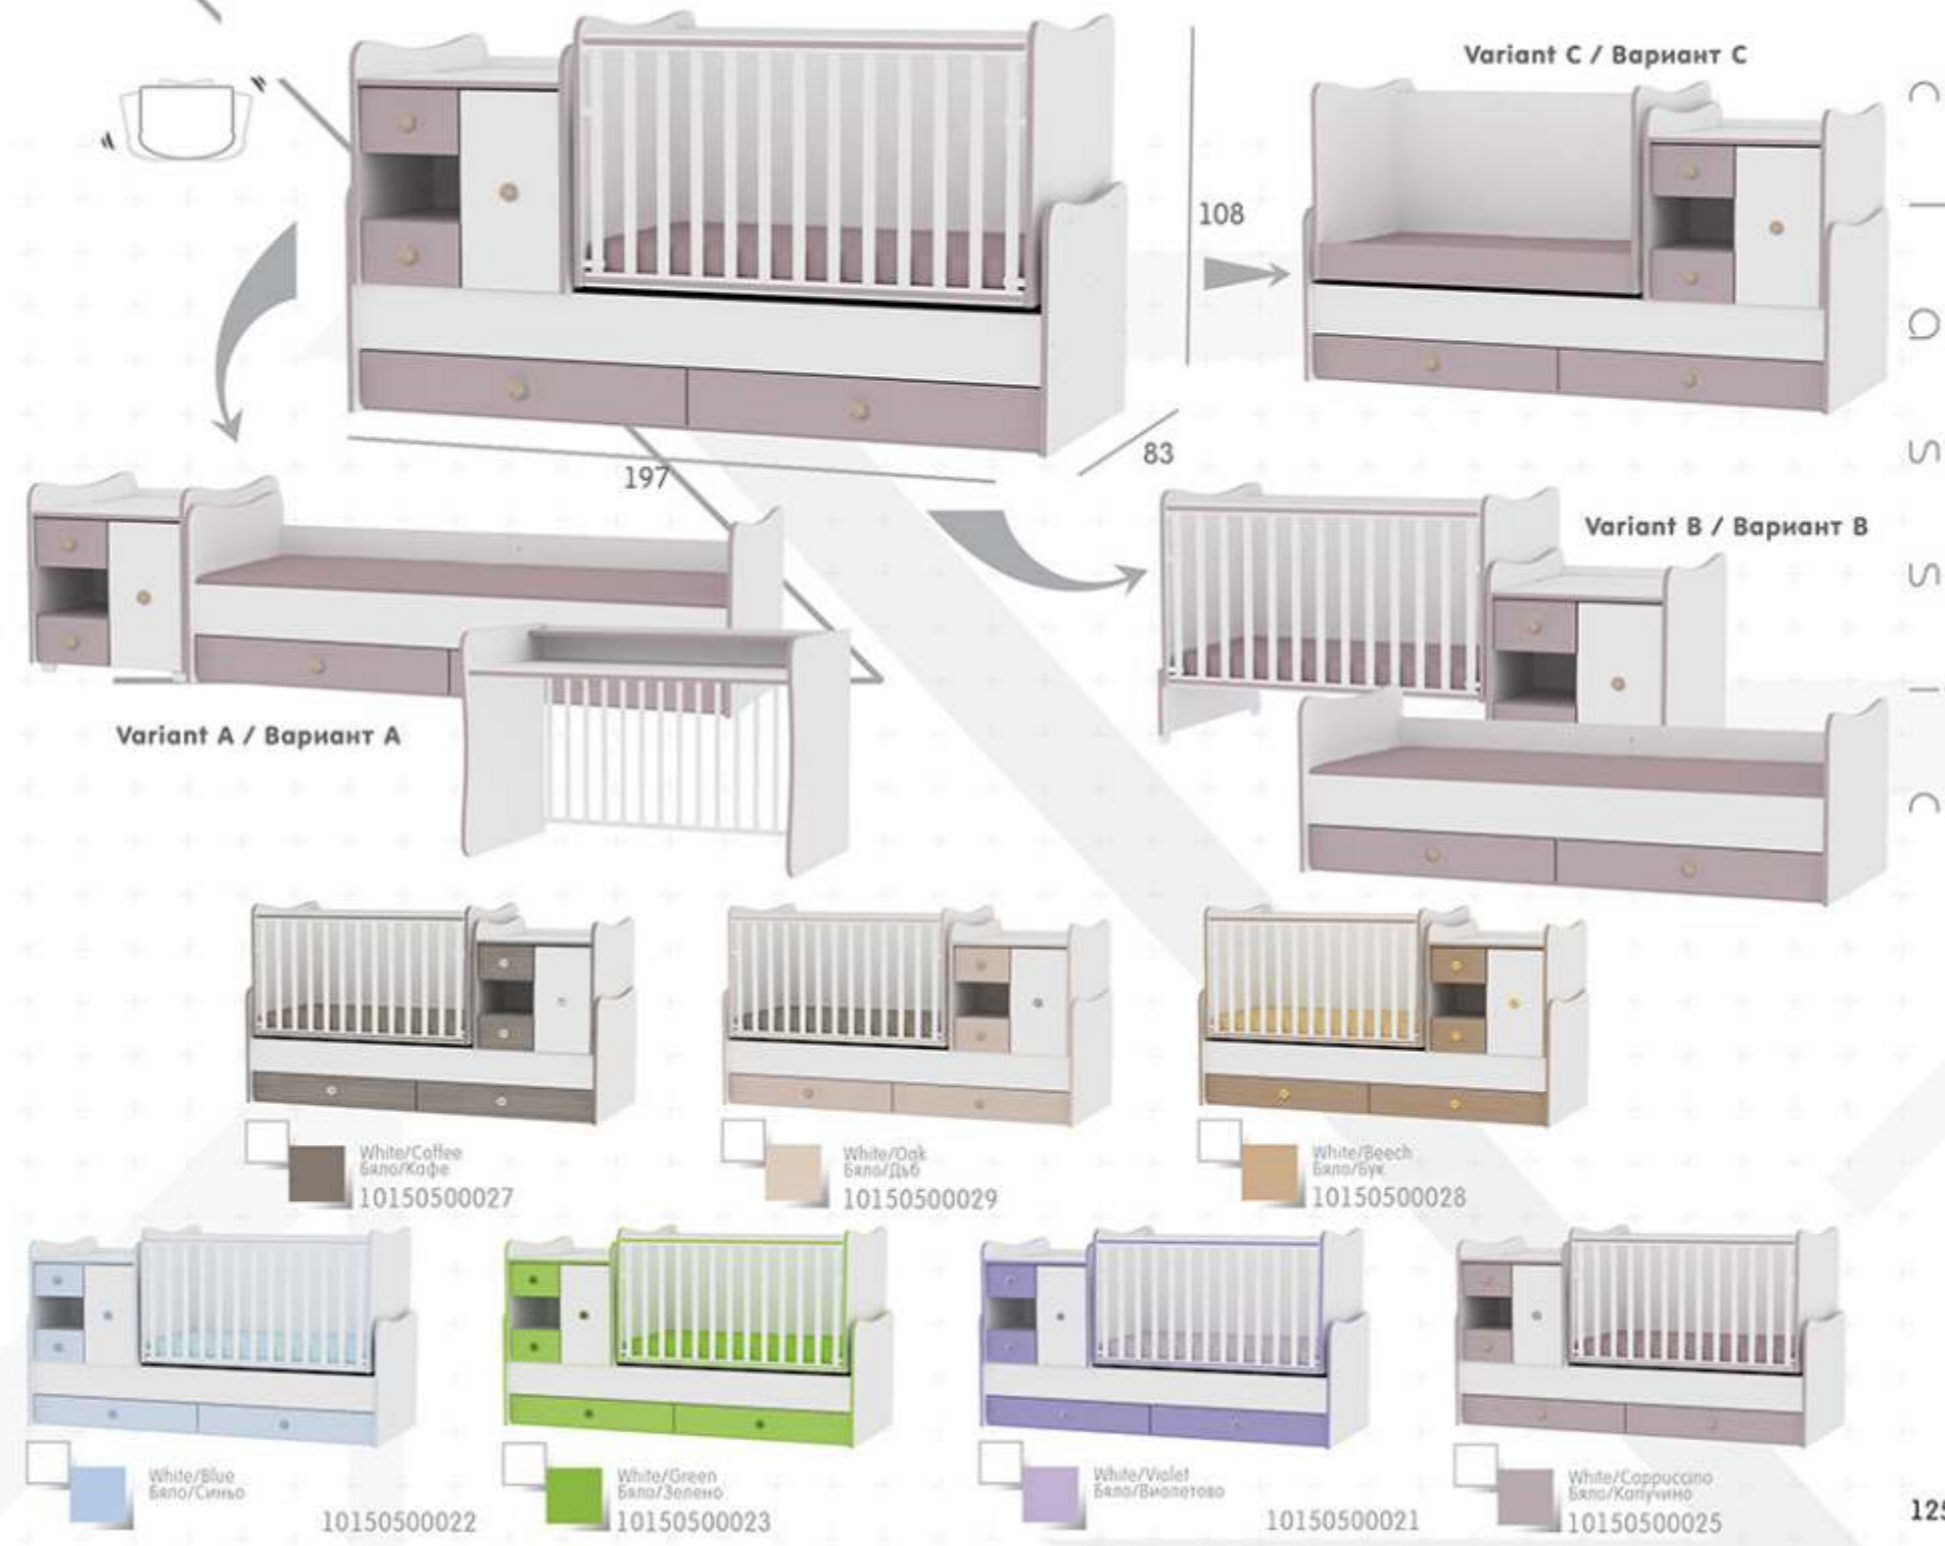

1. **Характеристики:**
2. Външни размери – 197 x 83 x 108 см
   - Лялка
   - Предвидена за стандартен двулицев матрак - 120 x 60 x 10 см (матрака не е включен в комплекта)
   - 2 нива на подматрачната рамка
   - асансьорна решетка с две нива и автоматично фиксиране в горно положение
   - затопоряване на лялката
   - Многофункционален шкаф:
   - Монтирано в ляво или дясно
   - Плат за повиване
   - Ракла с капак (газов амортизатор)
   - Две чекмеджета
   - Шкафче с вътрешен рафт
   - Юношеско легло
   - Предвидено за стандартен еднолицев матрак - 190 x 72 см или двулицев матрак - 190 x 72 см с подматрачна рамка "стандарт" 190 x 72 см (матрака и подматрачна рамка не са включени в комплекта)
   - Две големи чекмеджета
   - Регулиране на гърба на леглото във височина
   - Леглото се трансформира в:
   - Вариант А
   - Юношеско легло - външни размери: 197 x 83 x 63 см
   - Многофункционален шкаф с крачета - външни размери - 63 x 83 x 70 см
   - Бюро - външни размери - 123 x 70 x 81 см
   - Вариант В
   - Юношеско легло - външни размери: 197 x 83 x 63 см
   - Бебешко легло с многофункционален шкаф - външни размери: 190 x 83 x 93 см
   - Вариант С
   - Детско легло - външни размери: 197 x 83 x 108 см (застопорявана лялка, без решетка)