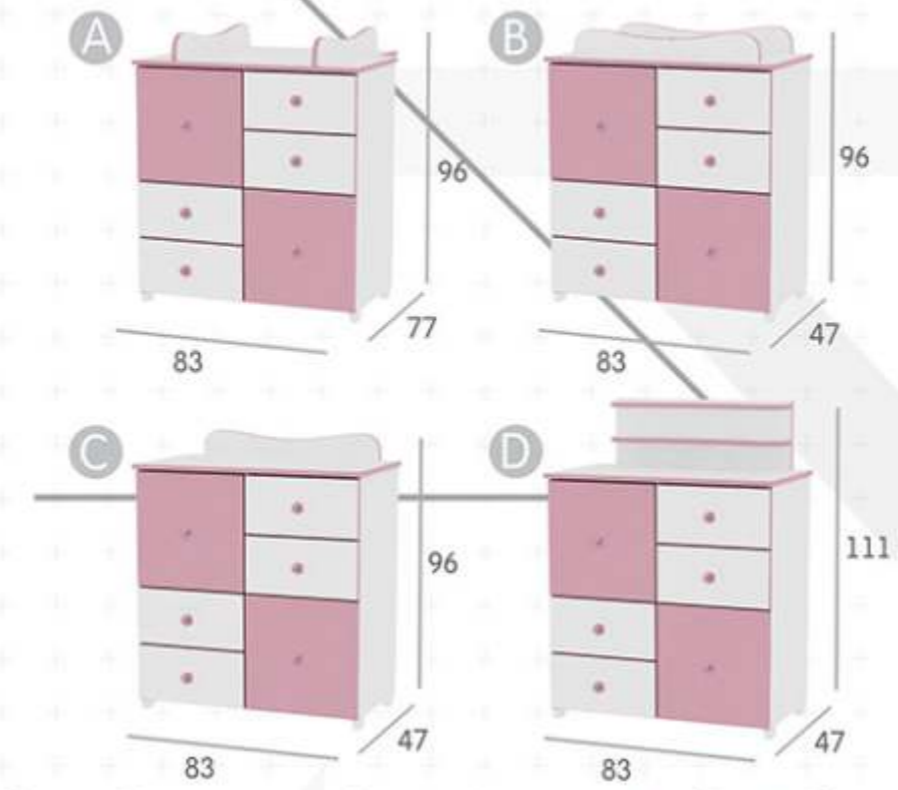

DRESSER

скрин

Features:

- Dimensions 81x50x86cm
- 4 large drawers

Характеристики:

- Външни рамери 81x50x86cm
- 4 големи чемеджета

CUPBOARD

шкаф

Features:

- 4 drawers
- 2 cupboards with inner shelves
- Assembling versions:
  - A with additional board and transversal stoppers (for Diaper changing mat № 1013025 и № 1013016)
  - B with lengthwise stoppers (for Diaper changing mat № 1013016)
  - C with decorative back
  - D with stand with two shelves

Характеристики:

- 4 чемеджета
- 2 шкафчета с вътрешни рафтове
- Варианти за сглобяване:
  - A с допълнителен плат и напречни ограничители (за подложки за пеленане № 1013025 и № 1013016)
  - B с надлъжни ограничители на плата (за подложка за пеленане № 1013016)
  - C с декоративен гръб
  - D с етажерка с два рафта