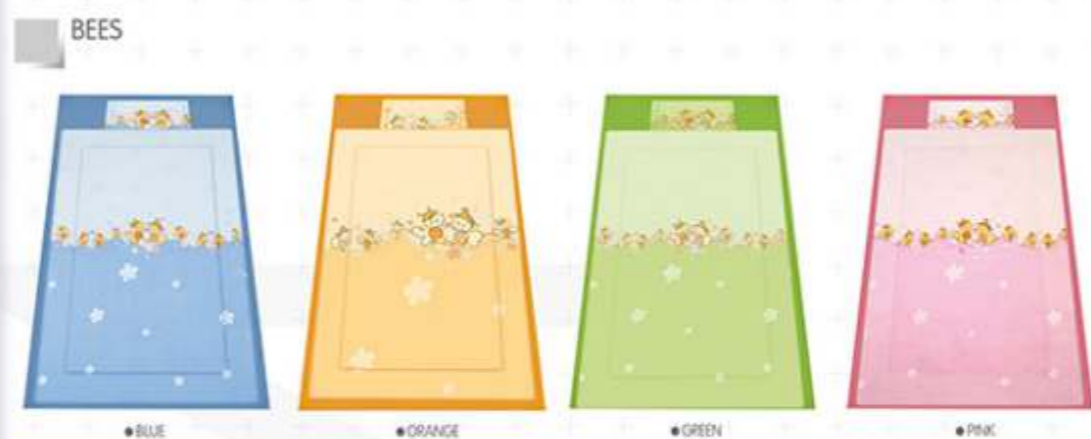

Set 3 Pieces 2005008

- Quilt case / Плик за завивка 97/145 cm
- Pillow case / Калф за възглавница 35/43 cm
- Sheet / Чаршаф 100/150 cm