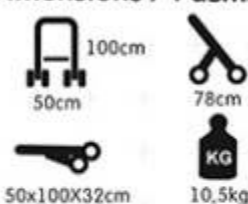

0m+

Features:

- footcover
- accessories tray on the handle
- front tray for accessories
- adjustable canopy with sun shade
- multi-position backrest
- adjustable footrest
- swiveling front wheels
- large shopping basket
- one-hand folding
- car seat /part of Rio Set/
- mama bag /part of Rio Set/

Характеристики:

- покривало за крачета
- поставка за аксесоари на дръжката
- предна табличка за аксесоари
- сгъваем сенник с козирка
- многопозиционна облегалка
- подвижна поставка за крачетата
- завиващи предни колела
- голям кош за пазаруване
- сгъване с една ръка
- кошница за кола /част от Rio Set/
- чанта /част от Rio Set/

Dimensions / Размери