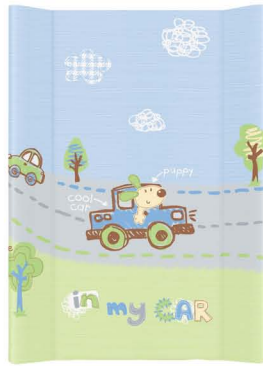

CHANGING MATS

NK / TK