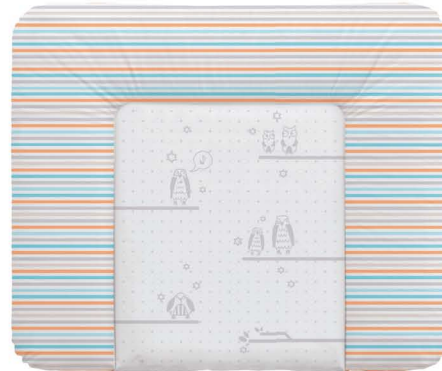

WD

HARD CHANGING MATS			
WITHOUT A BOLSTER		WITH A BOLSTER	
short	long	short	long
NK	ND	NKZ	NDZ
50x70	50x80	50x70	50x80
●	●		

PROFILED CHANGING MATS			
WITHOUT A BOLSTER		WITH A BOLSTER	
short	long	short	long
TK	TD	TKZ	TDZ
50x70	50x80	50x70	50x80
●	●		

SOFT CHANGING MATS		
SMALL	MEDIUM	LARGE
WM	WS	WD
50x70	75x70	85x70
●	●	●