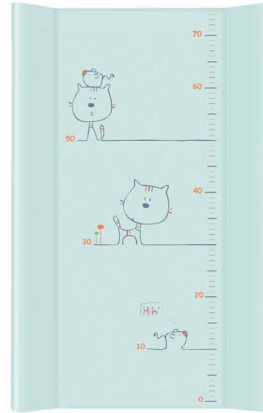

CHANGING MATS

NK

ND

HARD CHANGING MATS			
WITHOUT A BOLSTER		WITH A BOLSTER	
short	long	short	long
NK	ND	NKZ	NDZ
50x70	50x80	50x70	50x80
●	●		

PROFILED CHANGING MATS			
WITHOUT A BOLSTER		WITH A BOLSTER	
short	long	short	long
TK	TD	TKZ	TDZ
50x70	50x80	50x70	50x80