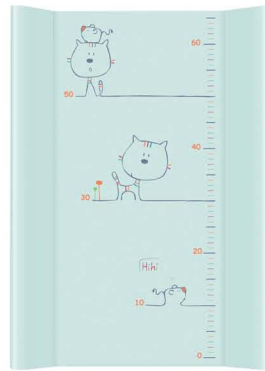

CHANGING MATS

NK

ND

HARD CHANGING MATS			
WITHOUT A BOLSTER		WITH A BOLSTER	
short	long	short	long
NK	ND	NKZ	NDZ
50x70	50x80	50x70	50x80
●	●		

PROFILED CHANGING MATS			
WITHOUT A BOLSTER		WITH A BOLSTER	
short	long	short	long
TK	TD	TKZ	TDZ
50x70	50x80	50x70	50x80