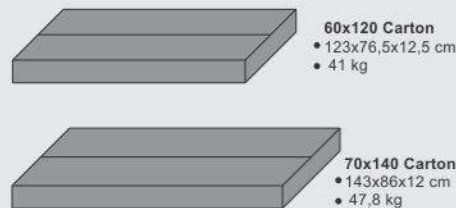

White/Pink

Бяло/Розово
60x120 10150420020A
70x140 10150440020A