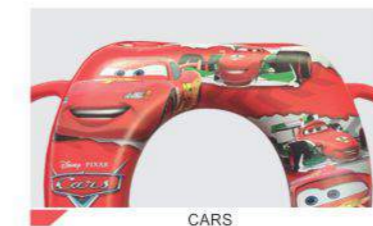

DISNEY

bath accessories

EN DRAINING BATHTUB 84 cm
BG ВАНА С ИЗТОЧВАНЕ 84 cm

Art.№ 1013020

EN DRAINING BATHTUB 100 cm
BG ВАНА С ИЗТОЧВАНЕ 100 cm

Art.№ 1013018

DISNEY

bath accessories

EN STEP STOOL
BG СЪПЪЛО ЗА БАНЯ

Art.№ 1013035

CARS

PRINCESS SOFIA WINNIE THE POOH

PRINCESS PLANES

WINNIE THE POOH FROZEN

MINNIE MICKEY

DISNEY

bath accessories

EN ANATOMICAL POT
BG АНАТОМИЧНО ГЪРНЕ

Art.№ 1013034

PRINCESS SOFIA

MICKEY WINNIE THE POOH

PRINCESS PLANES

WINNIE THE POOH FROZEN

MINNIE CARS

DISNEY

bath accessories

EN ANATOMICAL TOILET TRAINER
BG АНАТОМИЧНА ПРИСТАВКА ЗА Т. ЧИНИЯ

Art.№ 1013040

PRINCESS

PRINCESS SOFIA WINNIE THE POOH

CARS PLANES

WINNIE THE POOH FROZEN

MINNIE MICKEY

LITTLE DUCK

bath accessories

EN ANATOMICAL TOILET TRAINER
BG АНАТОМИЧНА ПРИСТАВКА ЗА Т. ЧИНИЯ

Art.№ 1013017

BLUE

DARK PINK

LIGHT BLUE

PINK

YELLOW

GREEN

DISNEY

bath accessories

EN SOFT POTTY SEAT
BG МЕКА ПРИСТАВКА С ДРЪЖКИ

Art.№ 1013036

WINNIE THE POOH

MINNIE

CARS

LITTLE KINGDOM

bath accessories

EN BATHTUB 84 cm
BG ВАНА 84 cm

Art.№ 1013041

LITTLE PRINCESS

LITTLE PRINCE

EN BATHTUB 100 cm
BG ВАНА 100 cm

Art.№ 1013042

LITTLE PRINCESS

LITTLE PRINCE

EN ANATOMICAL TOILET TRAINER
BG АНАТОМИЧНА ПРИСТАВКА ЗА Т. ЧИНИЯ

Art.№ 1013043

LITTLE PRINCESS

LITTLE PRINCE