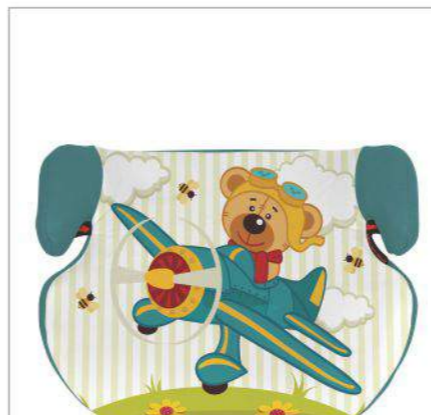

AQUAMARINE PILOT BEAR
10070751465