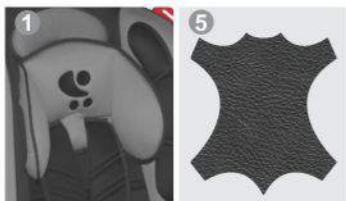

F1 car seat

EN FEATURES

- 1 soft head cushion
- 2 soft seat cushion
- 3 adjustable backrest
- 4 multipoint safety belts
- 5 leather fabric /for Car seat Art.No 10070691266/
- 6 easy mounting
- 7 removable cover

BG ХАРАКТЕРИСТИКИ

- 1 мека подложка за главата
- 2 мека подложка за седане
- 3 регулиране на облегалката
- 4 многопозиционни коланчета
- 5 кожена тапицерия /за столче за кола Art.No 10070691266/
- 6 лесен монтаж
- 7 сваляща се тапицерия

group 1/2

9-25 kg

from 8 months up to 7 years

Carton features:
• 89x56,5x46cm
• 17 kg
• 2 pcs./carton

F2+SPS car seat

EN FEATURES

- 1 side protection system
- 2 soft head cushion
- 3 soft seat cushion
- 4 adjustable backrest
- 5 multipoint safety belts
- 6 leather fabric /for Car seat Art.No 10070691266/
- 7 easy mounting
- 8 removable cover

BG ХАРАКТЕРИСТИКИ

- 1 система за странична защита
- 2 мека подложка за главата
- 3 мека подложка за седане
- 4 регулиране на облегалката
- 5 многопозиционни коланчета
- 6 кожена тапицерия /за столче за кола Art.No 10070691266/
- 7 лесен монтаж
- 8 сваляща се тапицерия