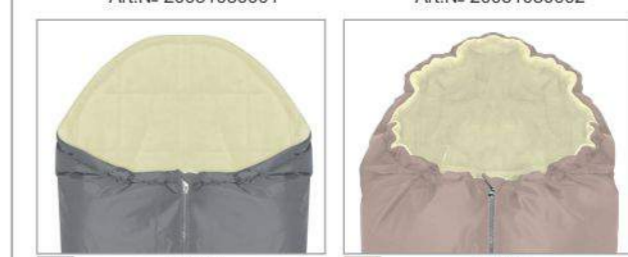

GREY Art.№ 20051080003
BEIGE Art.№ 20051080004