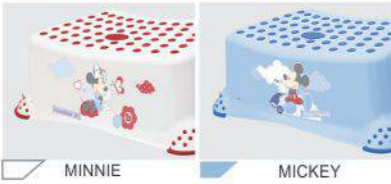

bath accessories

EN STEP STOOL
BG СЪПЪЛО ЗА БАНЯ

Art.№ 1013035

CARS

PRINCESS SOFIA WINNIE THE POOH

PRINCESS PLANES

WINNIE THE POOH FROZEN

MINNIE MICKEY