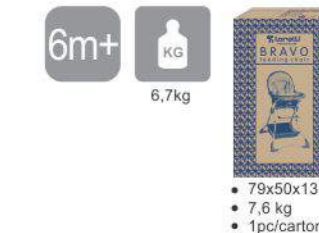

BG ХАРАКТЕРИСТИКИ

- ① PVC покритие за лесно почистване
- ② 2 табли (горна отстраняема табла)
- ③ място за чаша
- ④ 5 точкови предпазни коланчета
- ⑤ кош за аксесоари
- ⑥ лесно съгване и разгъване