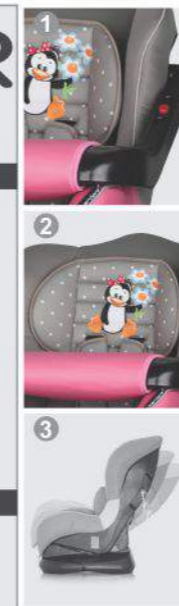

group
1

9-18
kg

from 8 months
up to 4 years

Carton features:
• 66x63x50cm
• 12,45 kg
• 2 pcs./carton