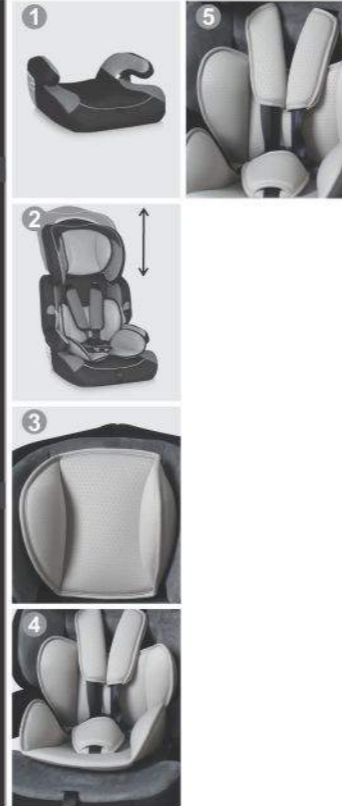

group 1/2/3

9-36 kg

from 8 months up to 12 years

Carton features:
• 84x80x46cm
• 19,5 kg
• 4 pcs./carton