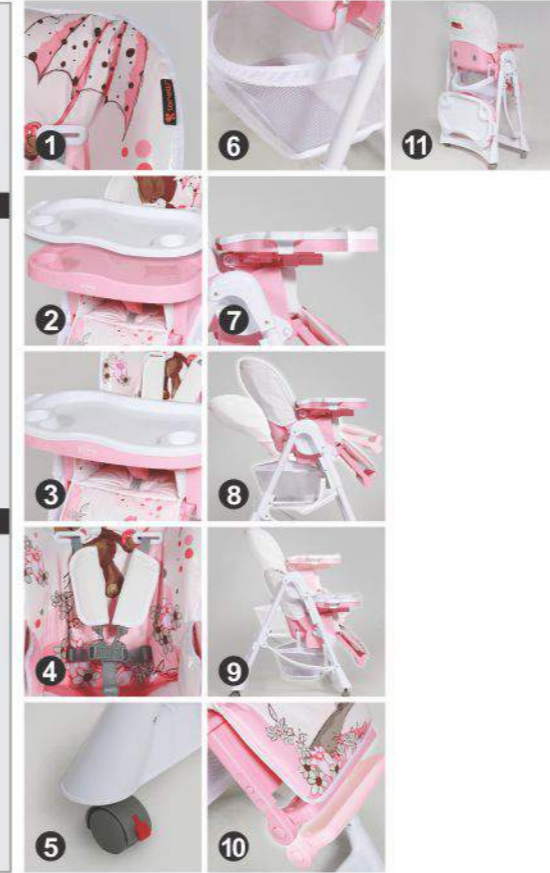

BG ХАРАКТЕРИСТИКИ

- 1 PVC покритие за лесно почистване
- 2 2 табли (горна отстраняема табла)
- 3 места за чаша и шишета
- 4 5 точкови предпазни коланчета
- 5 колелца за лесно придвижване
- 6 кош за играчки
- 7 регулиране на плота
- 8 регулиране на облегалката
- 9 регулиране на седалката във височина
- 10 многопозиционна стъпенка
- 11 лесно сгъване и разгъване

6m+

8,6 kg

- 70x48x29 cm
- 9,8 kg
- 1pc/carton