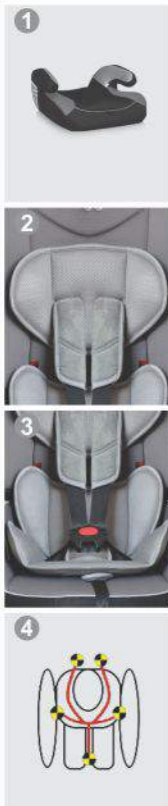

EXPLORER car seat

EN FEATURES

1. 1 converting into a seat
2. 2 soft head cushion
3. 3 soft body cushion
4. 4 5 points adjustable safety belt
5. 5 removable cover
6. 6 easy mounting

BG ХАРАКТЕРИСТИКИ

1. 1 трансформиране в седалка
2. 2 мека подложка за главата
3. 3 мека подложка за тялото
4. 4 5-точков регулируем предпазен колан
5. 5 сваляща се тапицерия
6. 6 лесен монтаж

group 1/2/3

9-36 kg

from 8 months up to 12 years

Carton features:
• 88x74x44cm
• 22,80 kg
• 4 pcs./carton