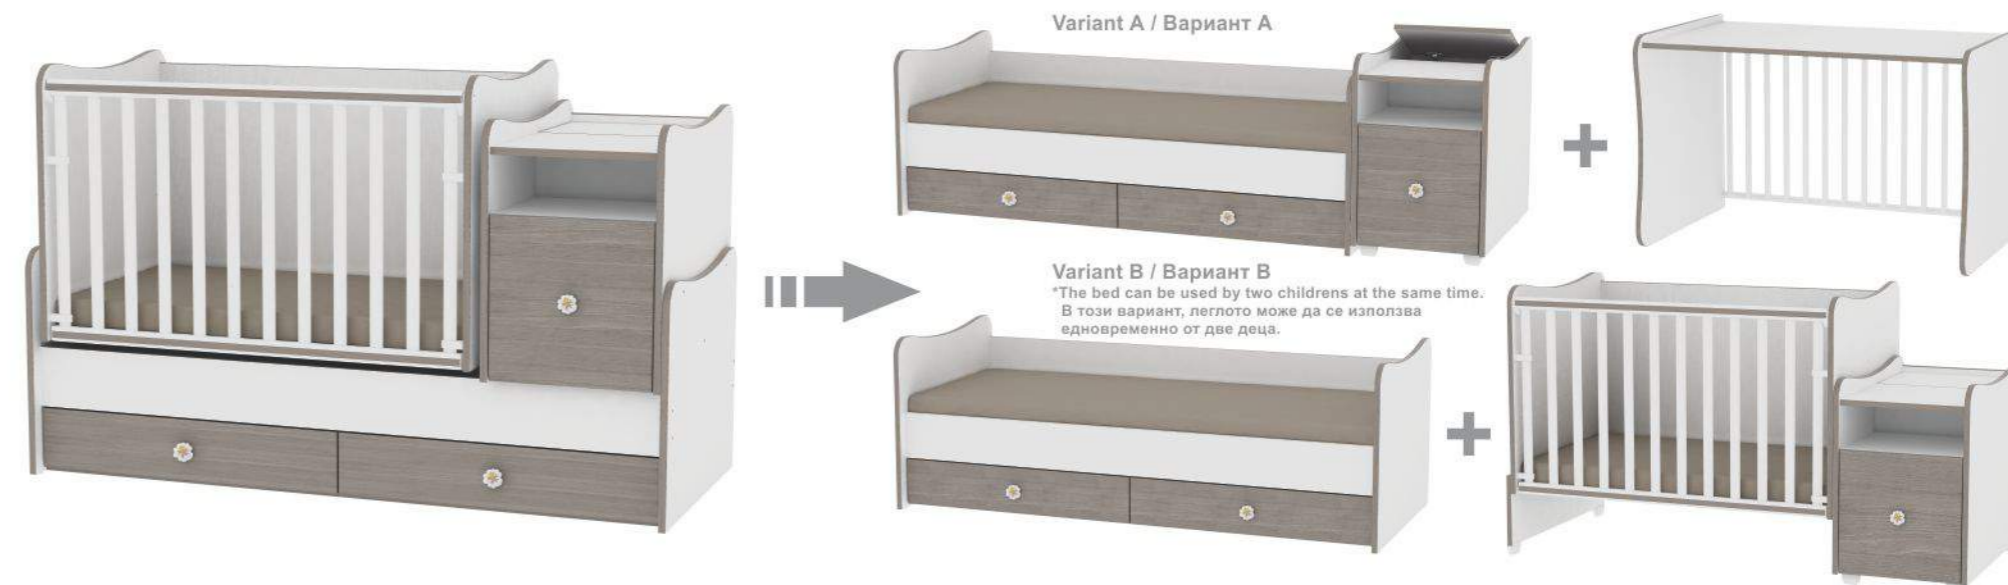

167x72x104cm 111,8 kg

BOX PACKAGING / КАШОН

- Carton A**
 - 165,5x72,5x13 cm
 - 62,8 kg
- Carton B**
 - 72,5x74,5x17,5 cm
 - 49 kg

Version B:

- Baby bed with multi-functional cupboard - dimensions: 159x71x87 cm
- Teen bed - dimensions: 166x71x58 cm

Вариант B:

- Бебешко легло с мултифункционален шкаф - размери: 159x71x87 cm
- Юношеско легло - външни размери: 166x71x58 cm

Version A:

- Teen bed with under mattress frame - dimensions: 166x71x58 cm
- Study desk - dimensions: 114x69x71 cm
- Multi-functional cupboard - dimensions: 44x71x61 cm

Вариант A:

- Юношеско легло с подматрачна рамка - размери: 166x71x58 cm
- Ученическо бюро - външни размери: 114x69x71 cm
- Многофункционален шкаф - размери: 44x71x61 cm

MAXI + children's bed

EN FEATURES

- 1 Baby cot-swing:**
 - dimensions: 167x72x104 cm
 - for mattress 110x62x12 cm (max.) /not included/
 - locking the swing
 - 2 levels of under mattress frame
 - cabinet with 3 drawers and diaper changing board /can be mounted on left and right/
- 2 Transformation into:**
Variant A
 - teenage bed - dimensions: 167x72x104 cm
 - for mattress 161x62x12 cm (max.) /not included/
 - study desk - dimensions: 114x69x71 cm
 - multi-functional cupboard - dimensions: 44x71x58 cm
Variant B
 - teenage bed - dimensions: 167x72x58 cm
 - for mattress 161x62x10 cm /mattress is not included/
 - baby bed&multi-functional cupboard - dimensions: 159x72x87 cm