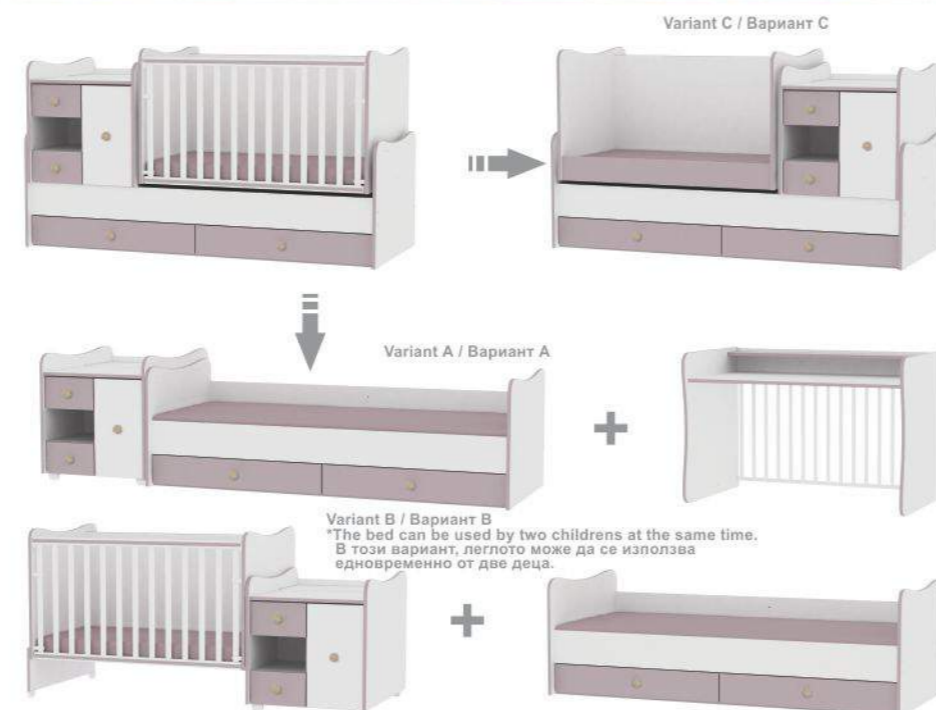

BG ХАРАКТЕРИСТИКИ

- 1 **външни размери:** 197x83x108 cm
- 2 **Люлка:**
  - предвидена за стандартен двулицев матрак: 120x60x12cm (max.) /матракът не е включен в к-та/
  - 2 нива на подматрачната рамка
  - асансьорна решетка с две нива и автоматично фиксиране в горно положение
  - застопоряване на люлката
- 3 **Многофункционален шкаф:**
  - монтиране в ляво или дясно
  - плот за повиване
  - ракла с капак /газов амортизатор/
  - 2 чекмеджета
  - шкафче с вътрешен рафт
- 4 **Юношеско легло:**
  - предвидено за стандартен двулицев матрак 190x72 cm или двулицев матрак 190x72 cm с подматрачна рамка "стандарт" 190x72 cm /матракът и подматрачната рамка не са включени в комплекта/
  - 2 големи чекмеджета
  - регулиране на гърба на леглото във височина
- Леглото се трансформира в:
  - **Вариант А**
    - юношеско легло - външни размери: 197x83x63 cm
    - многофункционален шкаф с крачета - външни размери: 63x83x70 cm
  - **Вариант В**
    - юношеско легло - външни размери: 197x83x63 cm
    - бебешко легло с многофункционален шкаф - размери: 190x83x93 cm
  - **Вариант С**
    - детско легло - външни размери: 197x83x108 cm
    - /застопорена люлка, без решетка/

BOX PACKAGING / КАШОН

	Carton A • 195x38x12 cm • 43,8 kg
	Carton B • 125x69,5x15,5 cm • 50,1 kg
	Carton C • 84,5x80,5x13,5 cm • 46,6 kg