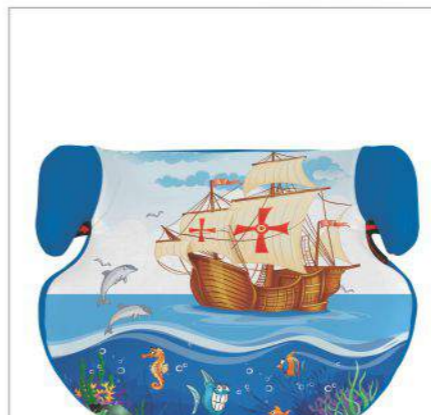

BLUE SHIP
10070751466