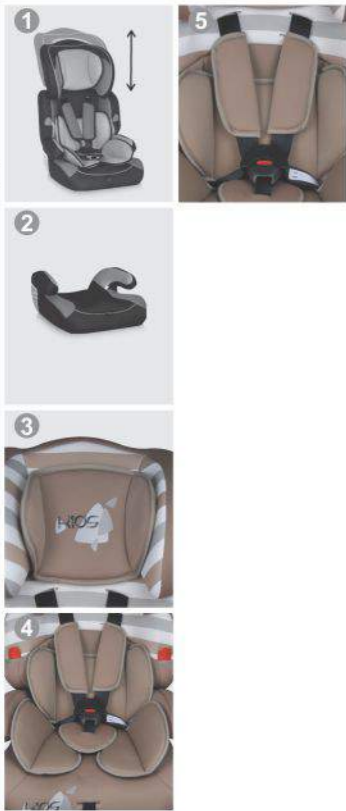

KIDDY

car seat

EN FEATURES

1. 1 adjustable head support
2. 2 converting into a booster
3. 3 soft head cushion
4. 4 soft body cushion
5. 5 multiple point safety belts
6. 6 removable cover
7. 7 easy mounting

BG ХАРАКТЕРИСТИКИ

1. 1 регулиране на облегалката за глава
2. 2 трансформиране в седалка
3. 3 мека подложка за главата
4. 4 мека подложка за тялото
5. 5 многопозиционни коланчета
6. 6 сваляща се тапицерия
7. 7 лесен монтаж

group 1/2/3

9-36 kg

from 8 months up to 12 years

Carton features:
• 85x74x44cm
• 20,70 kg
• 4 pcs./carton

X-DRIVE+

car seat

EN FEATURES

1. 1 converting into a booster
2. 2 adjustable headrest
3. 3 soft body cushion
4. 4 multiple point safety belt
5. 5 removable cover
6. 6 easy mounting

BG ХАРАКТЕРИСТИКИ

1. 1 трансформиране в седалка
2. 2 регулиране на облегалката за глава
3. 3 мека подложка за тялото
4. 4 многопозиционни коланчета
5. 5 сваляща се тапицерия
6. 6 лесен монтаж