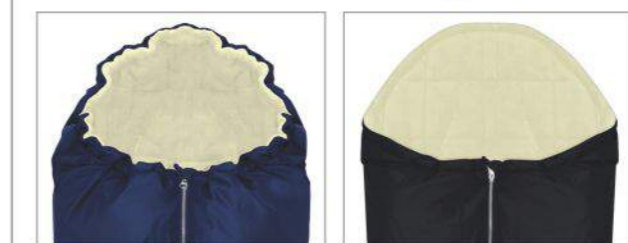

BG ТЕРМОЧУВАЛЧЕ ЗА КОЛИЧКА

- запазва топлината
- непромокаемо
- предпазва от вятър
- дишащо
- противолъзгаща зона

Art.№ 2005108

BLUE Art.№ 20051080001
BLACK Art.№ 20051080002