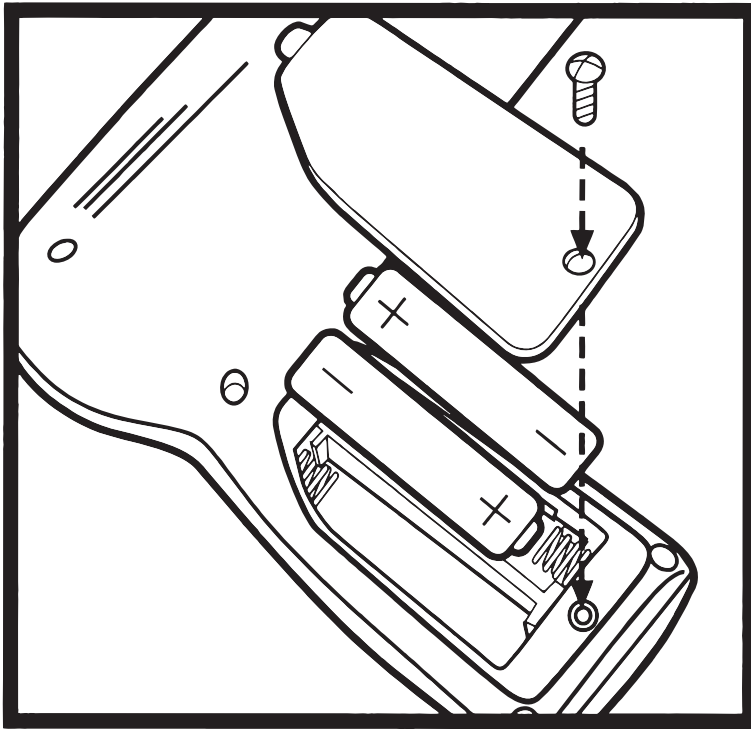

battat®

REPLACING BATTERIES

2 x AA (1.5v) batteries Not Included

Non-rechargeable batteries are not to be recharged.

Rechargeable batteries are to be removed from the toy before being charged.

Rechargeable batteries are only to be charged under adult supervision.

Different types of batteries or new and used batteries are not to be mixed.

Only batteries of the same or equivalent type as recommended are to be used.

Batteries are to be inserted with the correct polarity.

Exhausted batteries are to be removed from the toy.

The supply terminals are not to be short-circuited.

childhood is magical™