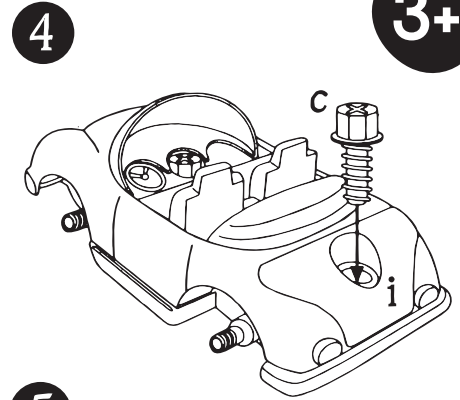

take-apart roadster

BT2459

TRANSPORT

3+ 22 pieces

Parts List

- a) nuts
- b) wheels
- c) bolts
- d) grill
- e) bottom chassis
- f) upper chassis
- g) interior
- h) windshield
- i) trunk

⚠ WARNING:
CHOKING HAZARD - Small parts.
Not for children under 3 years.