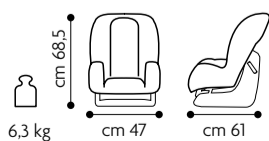

Including back support, ensuring the correct position from birth up to 5,5 kg.

Optimal reclining angle of the seat, adjustable in 5 positions, grants comfortable and relaxed journeys.

While growing, the specific pads on the backrest, seat and shoulder sides, will protect the child

Excellent reclining

of the backrest: 5 positions

Padded headrest

provides extra comfort and support for the baby

Back support

ensuring the correct position from the birth up to 5,5 kg

High performance chest and belly pads

height-adjustable: 2 positions

5-point safety harness with one-pull adjustment

Accessories

Hygienic, fabric cover
Item 217

Brown
Item 517 - Col. 398

Red
Item 517 - Col. 233

Blue
Item 517 - Col. 239

Grey
Item 517 - Col. 258