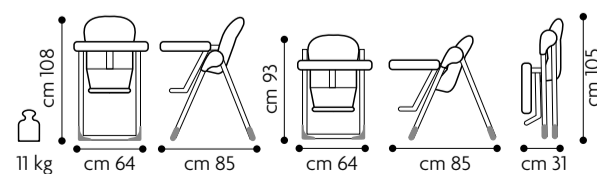

3 position adjustable footrest

useful when the baby sleeps in the reclined position

Space saving : 48%

the packaging allows saving over 48% space compared to traditional high chairs

Homologation

Complies with EN 12790 and EN 14988
highchair 0-36 months