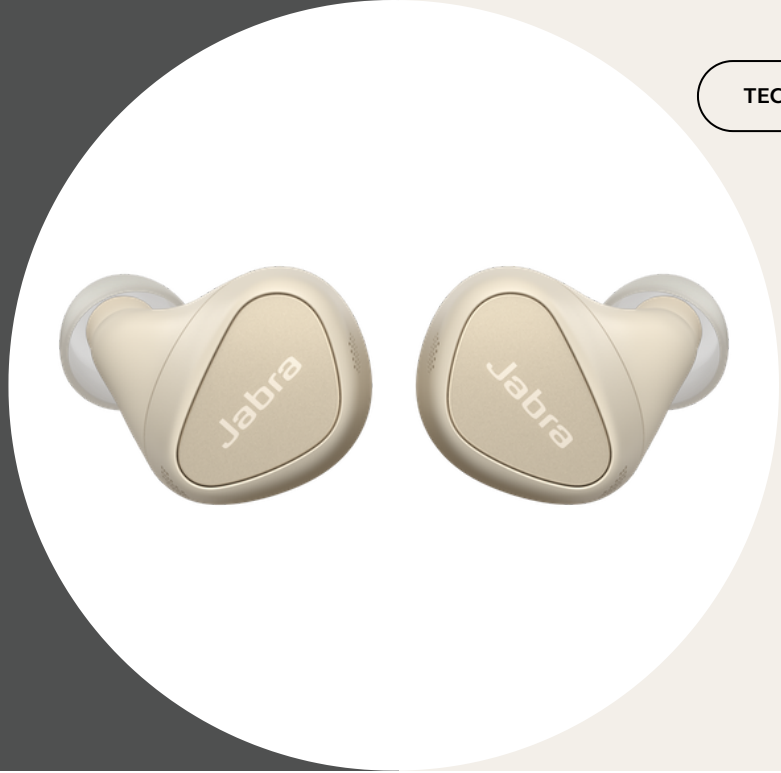

<b>General info</b>	Box contents	Earbuds, 3 sets of EarGels™, charging case, USB-C to USB-A cable, warranty and warning leaflet
	Packaging dimensions - e-commerce box (WxHxD)	158mm x 38mm x 110mm   6.22in x 1.5in x 4.33in
	Packaging dimensions - retail box (WxHxD)	130mm x 40mm x 110mm   5.12in x 1.57in x 4.33in
	Main unit dimensions (WxHxD)	20mm x 20.54mm x 27mm   0.787in x 0.809in x 1.063in
	Charging case dimensions (WxHxD)	26mm x 38.9mm x 64.1mm   1.024in x 1.531in x 2.524in
	Earbud weight (each earbud)	5g   0.176oz
	Weight (charging case)	40g   1.411oz
	USB cable length	20cm   7.874in
	IP rating	IP55
	Warranty	2-year warranty (Against failure from dust and water with Jabra Sound+ app registration)
LED features and functions	Battery status, Bluetooth pairing	
Certifications and compliance	MFi, Qi, FCC, ISED, CE, RoHS, REACH, Proposition 65, Google Assistant, Amazon Alexa, Google Fast Pair, Spotify	
<b>Audio</b>	Active Noise Cancellation (ANC)	Hybrid ANC
	Adjustable HearThrough	Yes
	Noise-isolating fit	Yes
	In-ear pressure relief	Yes
	Noise reduction on calls	Yes
	Speaker size	6mm   0.236in
	Speaker bandwidth (music mode)	20Hz - 20000Hz
	Speaker bandwidth (speak mode)	100Hz - 8000Hz
	Audio codecs supported	AAC, Qualcomm® aptX™, SBC
	Microphone type	MEMS
Number of microphones	6	
Microphone bandwidth	100Hz - 8000Hz	
<b>Software &amp; Apps</b>	Compatible software and/or apps	Jabra Sound+
	Sound+ features	MyControls
	Google Fast Pair (Android only)	Yes
	Spotify Tap	Yes
	Voice assistant enabled	Amazon Alexa, Siri®, Google Assistant™ (Android only)
<b>Fit &amp; Comfort</b>	Form factor	In-ear true wireless earbuds
	EarGels	Large, medium, small
	EarGels material	Silicone
	Mono mode	Yes