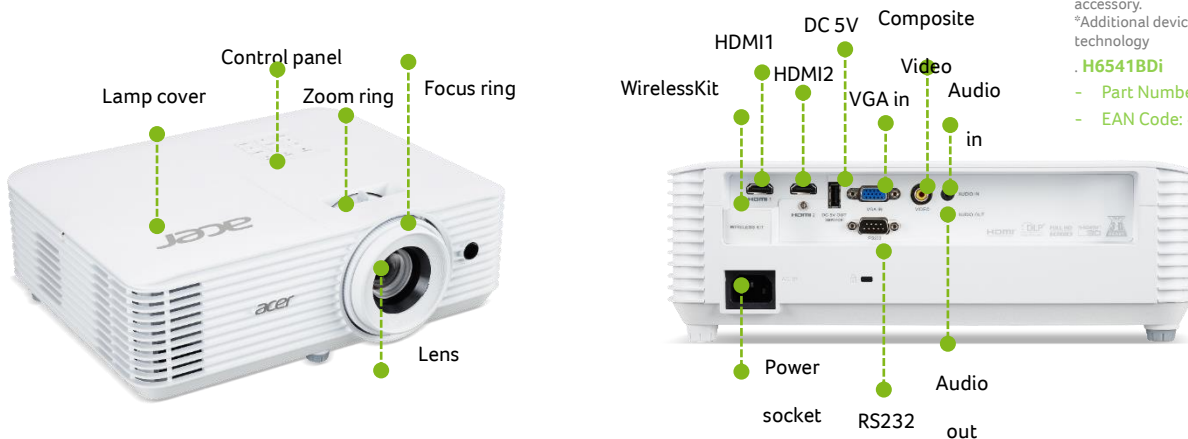

Feature Highlights

Expressive Display

- 4,000 lumens high brightness
- 10,000:1 Dynamic Black
- Football mode
- Acer LumiSense smart adjustment
- Acer ColorBoost3D brings true-to-life color
- Acer ColorSafe II prevents color decay
- ISFccc certified
- HDMI 3D
- Acer BlueLightShield

Enhanced Usability

- Wireless projection frees you from cable chaos (default)*
- Hidden dongle design
- 3W built-in speaker
- 24/7 operation

Installation Flexibility

- +/-40° (Vertical, Manual & Auto)

Keystone

- Auto ceiling-mounted correction
- AC power on
- I/O power on

Eco-friendly functionality

- Acer EcoProjection reduces power consumption up to 70%
- Up to 12,000 hours lamp life (ExtremeEco mode)

*Wireless dongle is required for wireless projection. Wireless dongle is standard accessory.
*Additional device must support Miracast technology

.H6541BDi

- Part Number: MR.JS311.007
- EAN Code: 4710180754612

Product View

Standard Accessory

Optional Accessory

Full HD 1920 x 1080

1080p (1920x1080) is a set of HDTV high-definition video modes. With the superb clarity of available 1080p Full HD, you'll enjoy exceptional details no matter on Blu-ray movies or video games. Show movies on a mammoth scale in astonishing clarity.

4,000 lumens high brightness

4,000 lumens high brightness provides the ability to project crystal clear, vibrant images from a long distance on a large screen even in daytime indoors.

Wireless Projection

Paring with default Acer wireless dongle¹, you will be able to skip the cable and project from your smartphone, laptop or PC via wireless signal. Screen Mirroring² support allows quick and seamless screen-mirroring without installing extra app.

Football Mode

Football game enthusiast can now enjoy the big-screen games that is so real as if you're there in the stadium. Football mode enhances the brightness, saturation, sharpness and gamma in the bright scenes to deliver the most vivid images.

1

Wireless dongle is required for wireless projection. 2. Wireless dongle is standard accessory. Additionally device must support Miracast technology.

About Acer

Founded in 1976, today Acer is one of the world's top ICT companies and has a presence in over 160 countries. As Acer looks into the future, it is focused on enabling a world where hardware, software and services will infuse with one another to open up new possibilities for consumers and businesses alike. From service-oriented technologies to the Internet of Things to gaming and virtual reality, Acer's 7,000+ employees are dedicated to the research, design, marketing, sale, and support of products and solutions that break barriers between people and technology. More information is at www.acer.com.