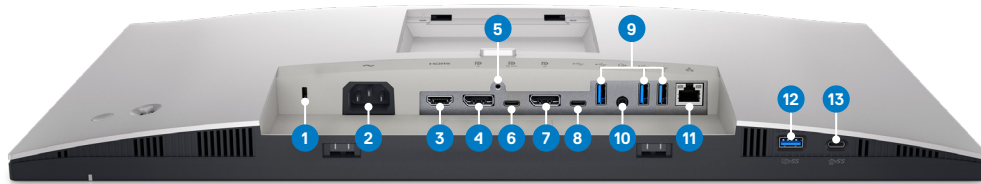

Fast connections: Connect to a variety of devices with extensive connectivity ports, including super speed USB 10Gbps. Quick access ports enable easy connection to peripherals, such as storage devices and mobile phones, with up to 15W charging capability (via USB-C).

Style meets function: Crafted with a premium platinum silver finish, this sleek monitor features a small base and an elegant cable management system that hides cords within the monitor riser. Navigate the menu and adjust screen settings with the easy-to-use joystick control. Snap on the optional Dell Slim Soundbar (SB521A) for exceptional sound.

Connectivity and Accessories

DELL ULTRASHARP 24 USB-C HUB MONITOR | U2422HE

Purposeful design, built for ergonomic comfort.

Connectivity

- | | | | |
|----------------------|--|--|---|
| 1 Security lock slot | 5 Stand lock | 8 USB-C Upstream port (data only) | 11 RJ45 port |
| 2 Power connector | 6 USB-C Upstream port (video and data, up to 90W power delivery) | 9 Super speed USB 10Gbps (USB 3.2 Gen2) Type-A Downstream port (3) | 12 Super speed USB 10Gbps (USB 3.2 Gen2) Type-A Downstream port with Power Charging |
| 3 HDMI port | 7 DisplayPort (out) | 10 Audio line-out port ¹⁵ | 13 USB-C Downstream port (10Gbps, 15W) |
| 4 DisplayPort | | | |