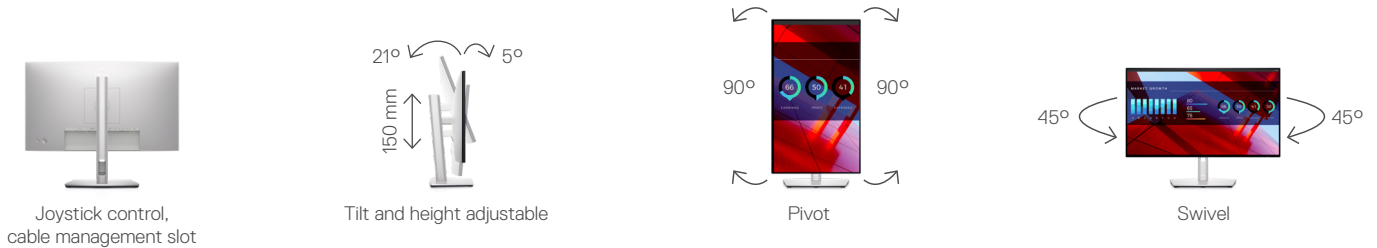

Height-adjustable stand (150 mm), Tilt (-5° to 21°), Swivel (-45° to 45°), Pivot (-90° to 90°)
Security lock slot (cable lock sold separately), Anti-theft stand lock slot (to panel)
VESA mounting holes (100 mm x 100 mm — behind attached VESA cover)

Connectivity and Accessories

DELL ULTRASHARP 24 USB-C HUB MONITOR | U2422HE

Purposeful design, built for ergonomic comfort.

Connectivity

- | | | | |
|----------------------|--|--|---|
| 1 Security lock slot | 5 Stand lock | 8 USB-C Upstream port (data only) | 11 RJ45 port |
| 2 Power connector | 6 USB-C Upstream port (video and data, up to 90W power delivery) | 9 Super speed USB 10Gbps (USB 3.2 Gen2) Type-A Downstream port (3) | 12 Super speed USB 10Gbps (USB 3.2 Gen2) Type-A Downstream port with Power Charging |
| 3 HDMI port | 7 DisplayPort (out) | 10 Audio line-out port ¹⁵ | 13 USB-C Downstream port (10Gbps, 15W) |
| 4 DisplayPort | | | |