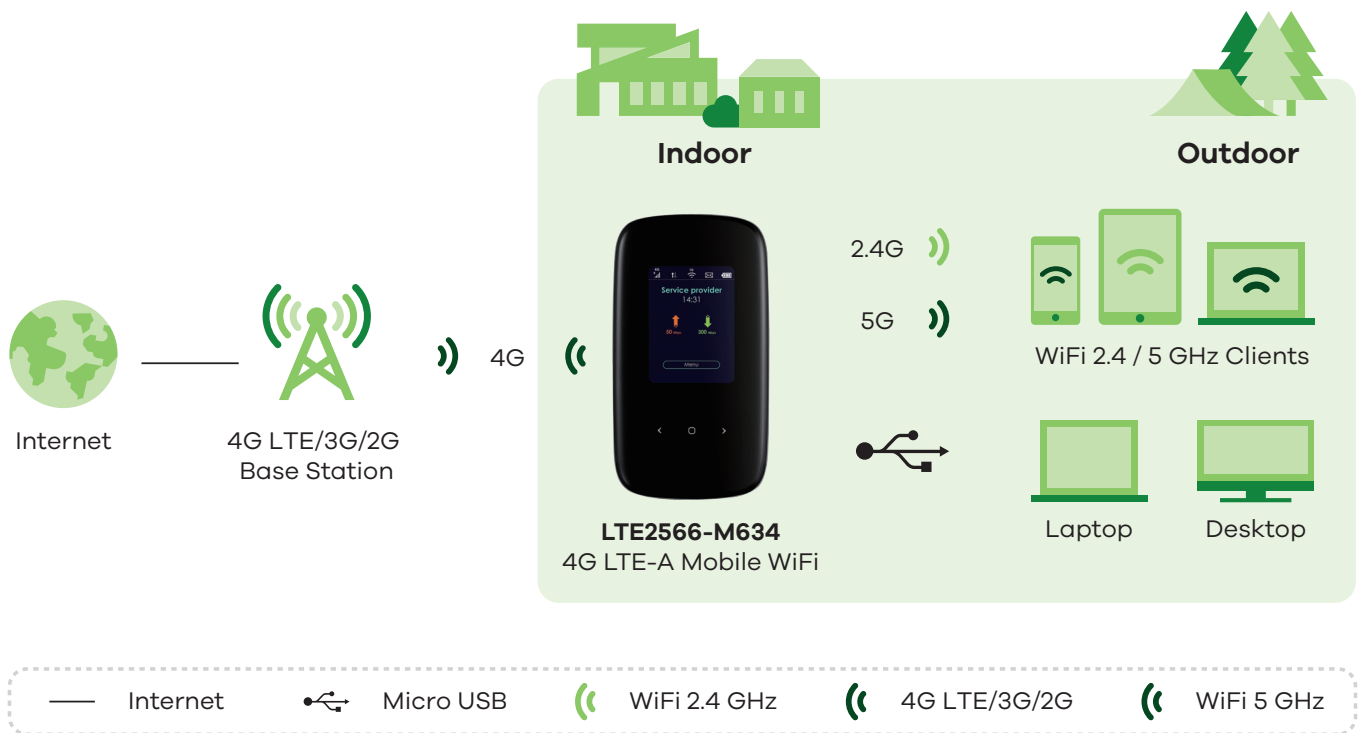

Application Diagram