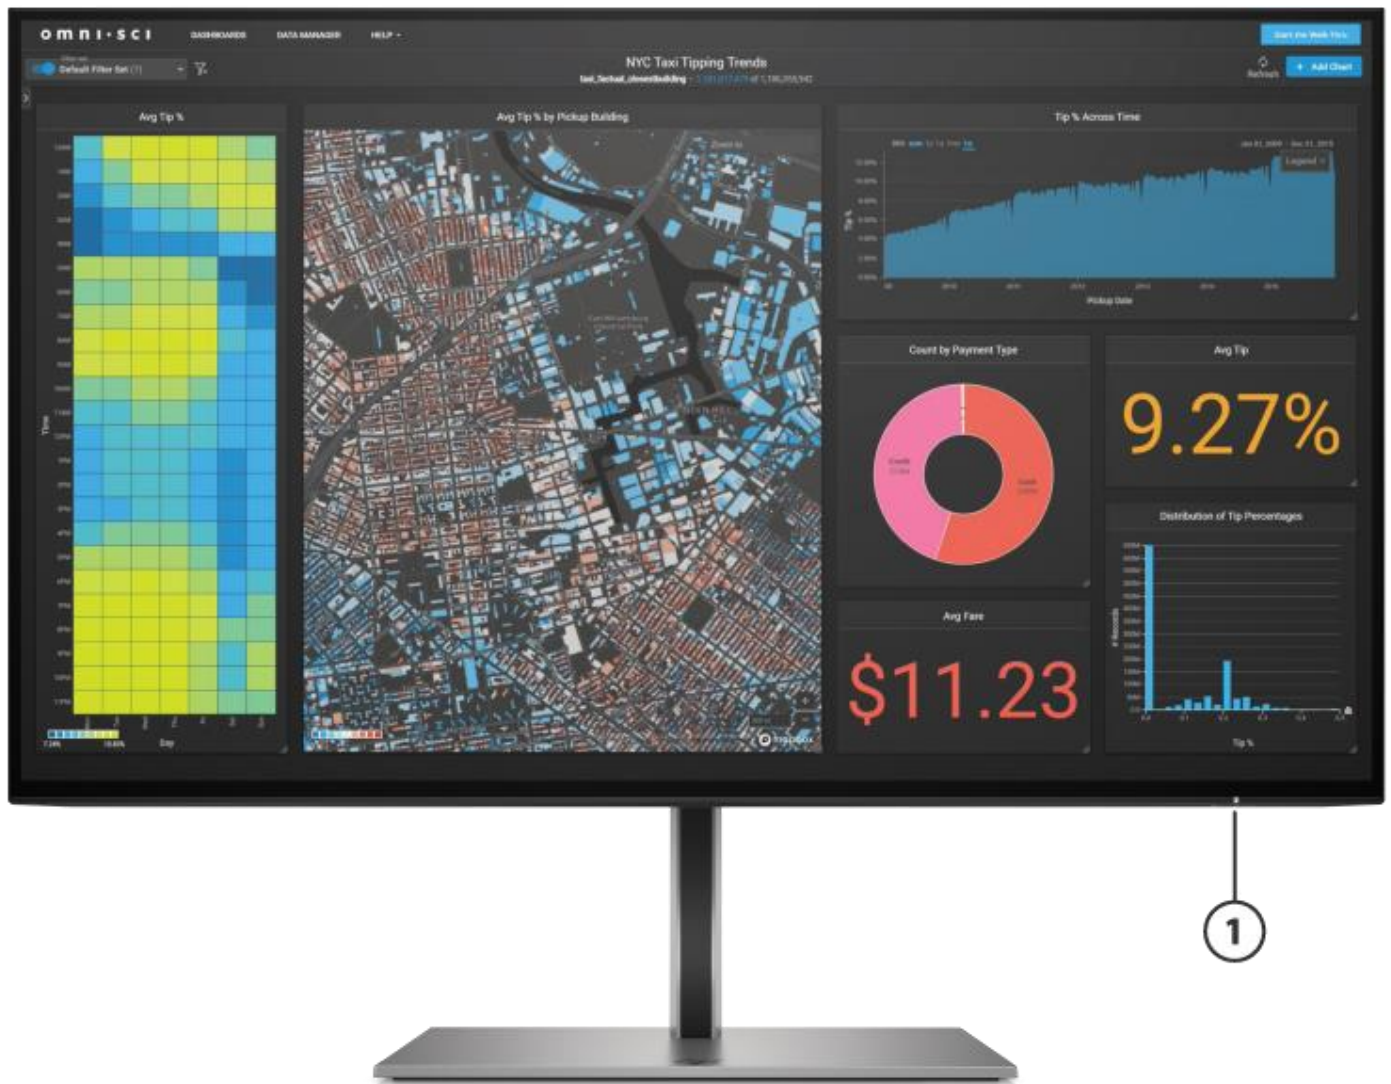

Technical Specifications

HP Z24f G3 FHD Display

Front

1. Power button

Technical Specifications

HP Z24f G3 FHD Display

1. OSD control
2. Security cable slot
3. Master power switch
4. Power connector
5. HDMI port
6. DisplayPort™ connector