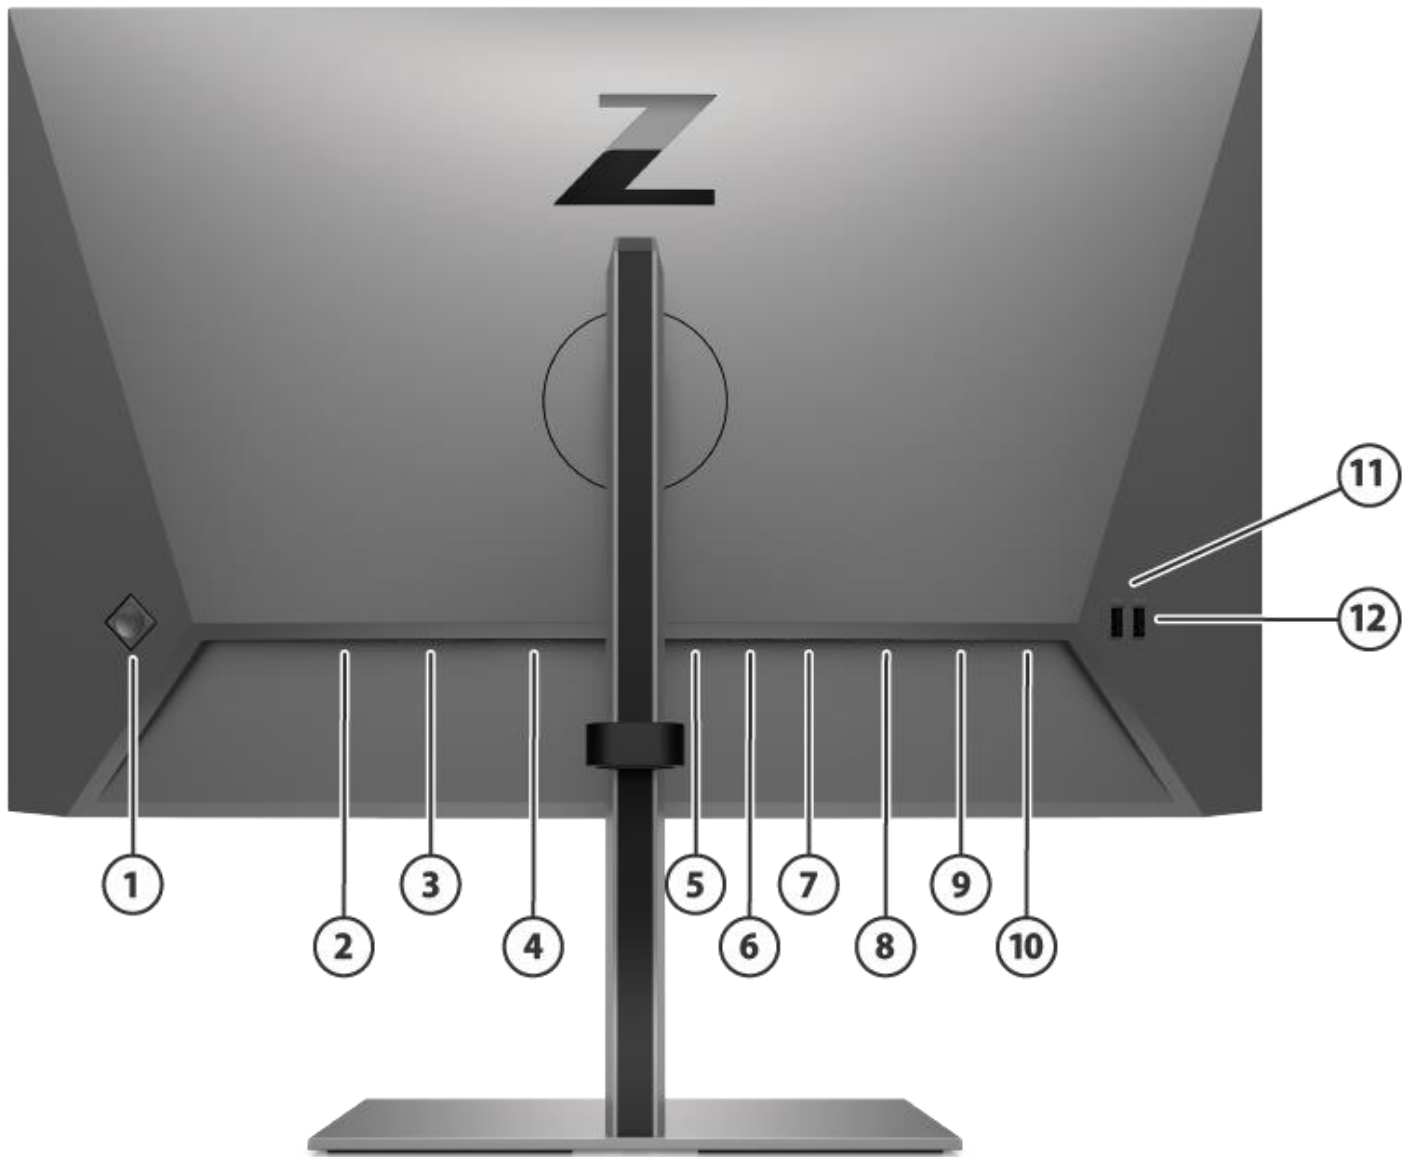

Technical Specifications

HP Z24f G3 FHD Display

Front

1. Power button

Technical Specifications

HP Z24f G3 FHD Display

1. OSD control
2. Security cable slot
3. Master power switch
4. Power connector
5. HDMI port
6. DisplayPort™ connector