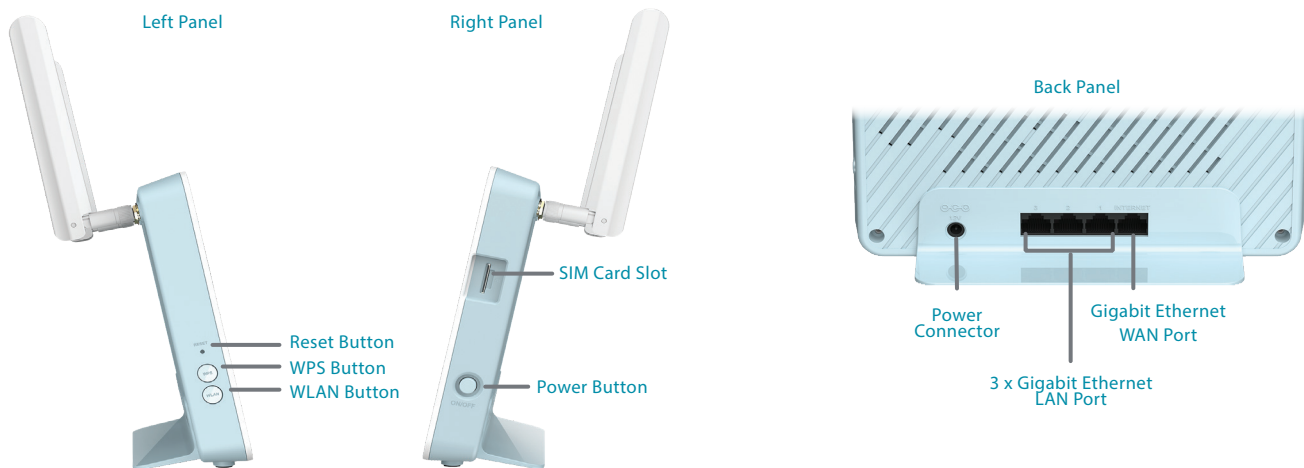

Works with Amazon Alexa and Google Assistant for convenient voice control

General	
Device Interfaces	3 x Gigabit Ethernet LAN ports, 1 x Gigabit Ethernet WAN port, 1 x WPS button, 1 x Reset button, 1 x WLAN button, 1 x Power button, 1 x SIM Card slot, 1 x Power connector
Antenna Type	Two external 4G LTE antennas
LTE Data Rates <sup>1</sup>	LTE Downlink up to 300 Mbps, LTE Uplink up to 50 Mbps, DC-HSPA Downlink up to 42 Mbps, DC-HSPA Uplink up to 5.72 Mbps
Wi-Fi Data Rates <sup>1</sup>	2.4 GHz Up to 300 Mbps, 5 GHz Up to 1201 Mbps, 6/9/11/12/18/24/36/48/54Mbps in 802.11g mode, 1/2/5.5/11 Mbps in 802.11b mod
IEEE Standard	IEEE 802.11ax/ac/n/g/b/a, IEEE 802.3u/ab
Frequency Support <sup>2</sup>	<ul style="list-style-type: none"> <li>LTE Bands:                             <ul style="list-style-type: none"> <li>FDD: Band 1/3/5/7/8/20/28</li> <li>TDD: Band 38/40/41</li> </ul> </li> <li>Carrier Aggregation (CA) Support:                             <ul style="list-style-type: none"> <li>B1 + B1/B3/B5/B8/B20/B28</li> <li>B3 + B3/B5/B7/B8/B20/B28</li> <li>B7 + B5/B7/B8/B20/B28</li> <li>B38 + B38; B40 + B40; B41 + B41</li> </ul> </li> <li>UMTS/HSPA/HSPA+/DC-HSPA+: Band 1/5/8</li> </ul>
Functionality	
Security Protocol	WPA (Wi-Fi Protected Access), WPA2, WPA3, WPS (Wi-Fi Protected Setup)
Firewall	Stateful Packet Inspection, Anti-spoofing Checking, IP/MAC Address Filtering, 1 x DMZ
Software	
Device Management	EAGLE PRO AI app (iOS and Android), Web UI
Voice Assistants	Amazon Alexa, Google Assistant
Physical	
LED Status Indicators	Power, Internet, 2.4 GHz Wi-Fi, 5 GHz Wi-Fi, LTE/3G, SMS, Signal Strength
Dimensions	198 x 170.14 x 66.21 mm
Weight	400 g
Power Adapter	12V/1.5A
Operating Temperature	0 to 40 °C
Storage Temperature	-10 to 70 °C
Operating Humidity	10% to 90% non-condensing
Storage Humidity	0% to 95% non-condensing
Certifications	CE, BSMI/NCC, RCM