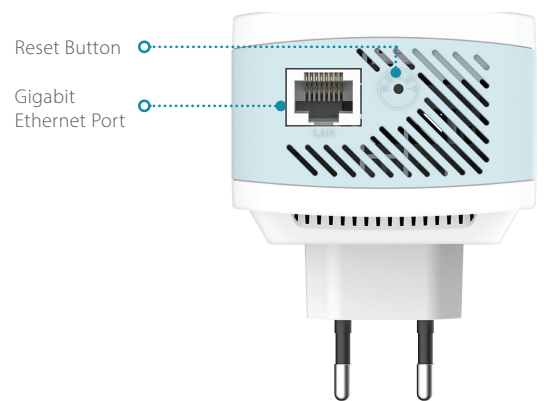

General	
Device Interfaces	1 x Gigabit Ethernet LAN port, 1 x Reset button, 1 x WPS button
LEDs	Power Status/WPS, 3 segment Wi-Fi Signal Strength Indicator
Antennas	Two external antennas
Plug Type	Region dependent

Functionality	
IEEE Standard	IEEE 802.11ax/ac/n/g/b/k/v/a/h, IEEE 802.3u/ab
Data Signal Rate²	2.4 GHz (up to 300 Mbps), 5 GHz (up to 1201 Mbps)
Security Protocol	WPA/WPA2™ - Personal, WPA2/WPA3 - Personal, WPA3 Only, WPS (PBC)
Mesh	IEEE 802.11k/v, D-Link Wi-Fi Mesh

Software	
Device Management	EAGLE PRO AI app (iOS and Android), Web UI
Features	D-Link One-Touch extender setup

Physical	
Power Input	100 to 240 VAC, 50/60 Hz
Max. Power Consumption	11 W ± 5%
Operating Temperature	0 to 40 °C
Storage Temperature	-20 to 70 °C
Operating Humidity	10% to 90% non-condensing
Storage Humidity	5% to 95% non-condensing
Weight	161 g
Dimensions	105 x 63.5 x 50 mm
Certifications	FCC, IC, CE, UL

¹ Feature available when use with compatible EAGLE PRO AI Series Smart Routers and/or Mesh Systems.

² Maximum wireless signal rate derived from IEEE Standard 802.11ax specifications. Actual data throughput will vary. Network conditions and environmental factors, including volume of network traffic, building materials and construction, and network overhead, may lower actual data throughput rate. Environmental factors may adversely affect wireless signal range.