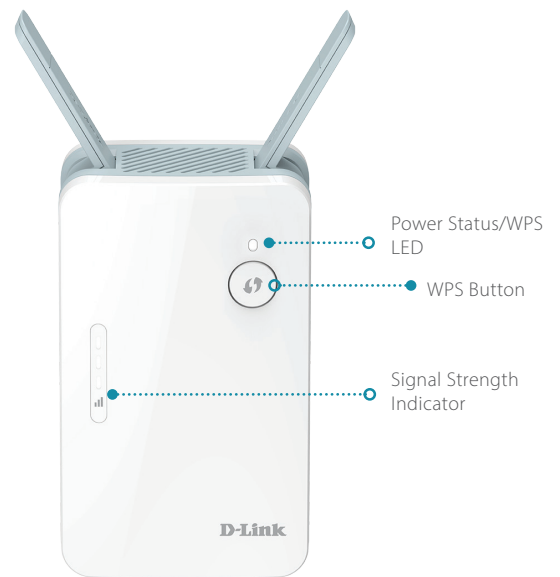

General	
Device Interfaces	1 x Gigabit Ethernet LAN port, 1 x Reset button, 1 x WPS button
LEDs	Power Status/WPS, 3 segment Wi-Fi Signal Strength Indicator
Antennas	Two external antennas
Plug Type	Region dependent

Functionality	
IEEE Standard	IEEE 802.11ax/ac/n/g/b/k/v/a/h, IEEE 802.3u/ab
Data Signal Rate²	2.4 GHz (up to 300 Mbps), 5 GHz (up to 1201 Mbps)
Security Protocol	WPA/WPA2™ - Personal, WPA2/WPA3 - Personal, WPA3 Only, WPS (PBC)
Mesh	IEEE 802.11k/v, D-Link Wi-Fi Mesh

Software	
Device Management	EAGLE PRO AI app (iOS and Android), Web UI
Features	D-Link One-Touch extender setup

Physical	
Power Input	100 to 240 VAC, 50/60 Hz
Max. Power Consumption	11 W ± 5%
Operating Temperature	0 to 40 °C
Storage Temperature	-20 to 70 °C
Operating Humidity	10% to 90% non-condensing
Storage Humidity	5% to 95% non-condensing
Weight	161 g
Dimensions	105 x 63.5 x 50 mm
Certifications	FCC, IC, CE, UL

¹ Feature available when use with compatible EAGLE PRO AI Series Smart Routers and/or Mesh Systems.

² Maximum wireless signal rate derived from IEEE Standard 802.11ax specifications. Actual data throughput will vary. Network conditions and environmental factors, including volume of network traffic, building materials and construction, and network overhead, may lower actual data throughput rate. Environmental factors may adversely affect wireless signal range.