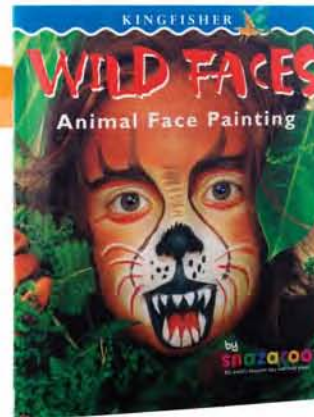

Books

FIRST FACES BOOK

A must for all playgroups and nurseries as it is full of great faces for little people!

Code: 1196020

FIVE MINUTE FACES BOOK

Our first ever book and still our bestseller. Packed full of good ideas for face painters.

Code: 1196030

FX FACES BOOK

Essential for the young budding special effects artist, this book has loads of scary disguises.

Code: 1196040

FANTASTIC FACES BOOK

Contains both easy and more difficult designs. Helpful for teachers doing school productions.

Code: 1196010

WILD FACES BOOK

A very popular book, full of fantastic animal faces that every child loves.

Code: 1196070

Instruction Guides and DVD

FACE PAINTING GUIDE

An extremely helpful step-by-step guide to using face paints. Includes basic face painting techniques, a colour mixing guide and fantastic designs to create.