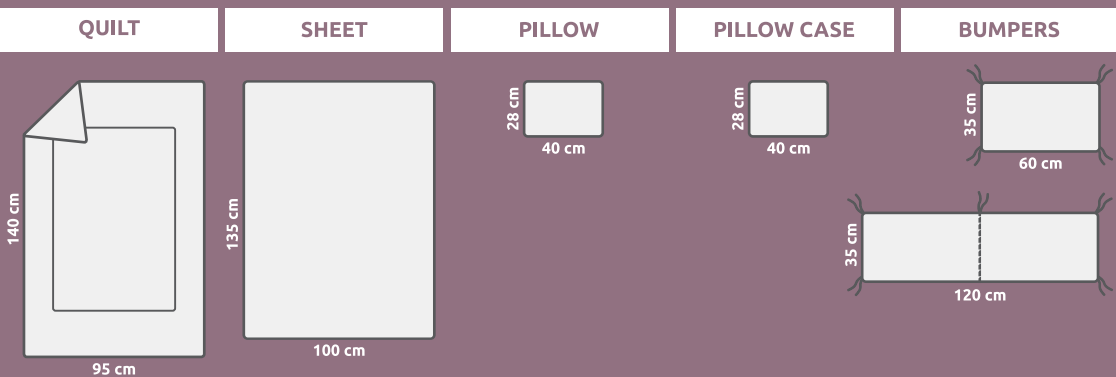

bedding set

Lily

find us on

www.lorelli.eu

BEDDING SET Lily

**QUILT**

Size: 95/140 cm

Suitable for use in a cot or similar product with minimum dimensions 60/120 cm.

SHEET

Size: 100/135 cm

Content: Ranforce 100% Cotton

PILLOW

Size: 40/28 cm

Content: Surface layer: Ranforce 100% Cotton

Filling: 100% Polyester

PILLOW CASE (only For items 2080008 4801 / 4901 / 5001 / 6201)

Size: 40/28 cm

Content: Ranforce 100% Cotton

BUMPERS

Size: 60/35 cm x 2; 120/35 cm x 2

Suitable for use in a cot or similar product with minimum dimensions 60/120 cm.

Content: Surface layer: Ranforce 100% Cotton

ЧАРШАФ

Размер: 100/135 см

Състав: Ранфорс 100% Памук

ВЪЗГЛАВНИЦА

Размер: 40/28 см

Състав: Повърхностен слой: Ранфорс 100% Памук

Пълнеж: 100% Полиестер

КАЛЪФКА ЗА ВЪЗГЛАВНИЦА