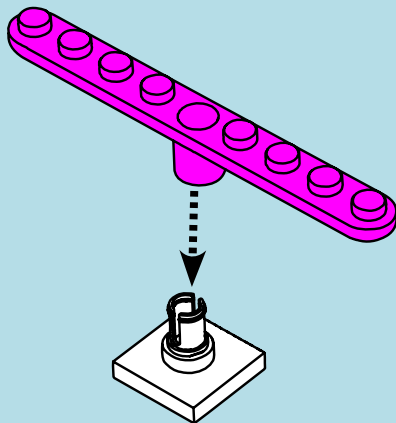

1

2

The TRY-ME mechanism is for display purposes ONLY and should be discarded as per state and local regulations. It is NOT intended to be used for the building of this model.

El mecanismo TRY-ME es únicamente con fines de exhibición y debe ser descartado según reglamentos estatales y locales. No se pretende ser utilizado para la construcción de este modelo.