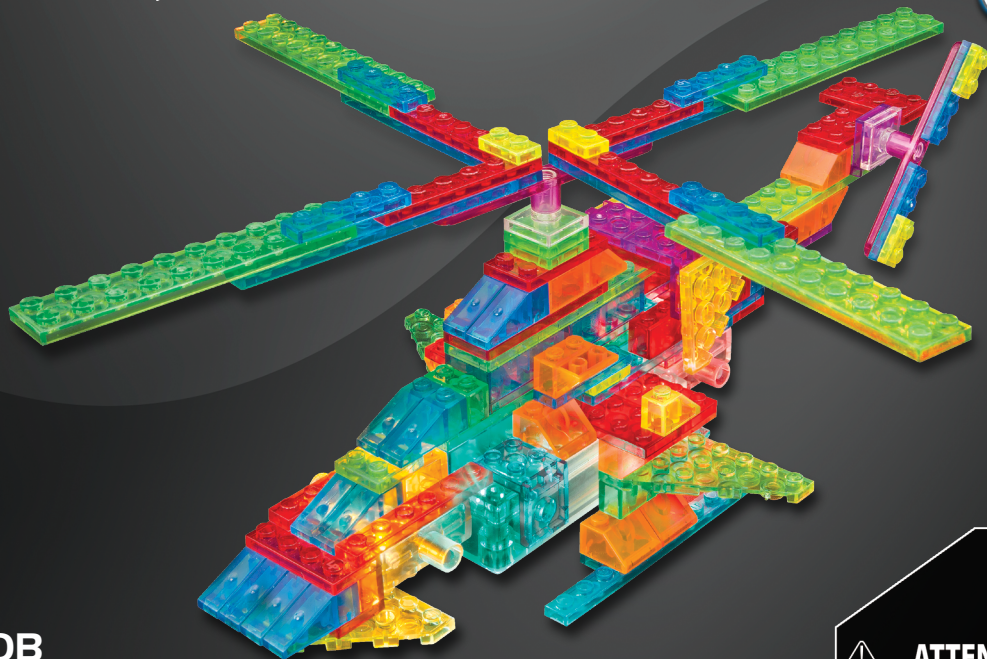

LASER PEGS®

The Ultimate Construction Toy For Kids®

MODELS
MODÈLES
8 IN 1
MODELL • MODEL

PB 2150B

www.LaserPegs.com

WARNING:
CHOKING HAZARD - Small parts.
Not for children under 3 yrs.
Do not submerge in water.

AIR FALCON

CHINOOK

DOLPHIN TAIL

RESCUE

SCOUT

STEALTH

TILT ROTOR

TWIN TAIL