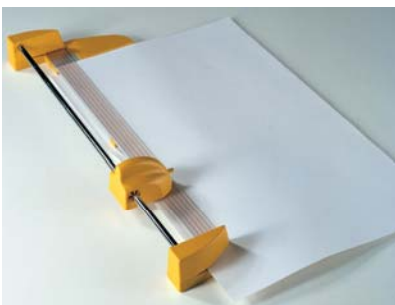

### KOBRA 460-R

Cutting width (in.):	18,4
Cutting thickness:	0,5 mm, approx. 5 sheets
Paper press:	automatic
Hand protection guard:	yes
Dimensions (in.) :	25,8x8,5x3,5
Weight (lbs.):	3,25

Medium size rotary trimmer. Can cut paper sizes larger than the rated cutting width through a special side opening for almost any cutting job and for a variety of material. Equipped with a special sharpened carbon steel blade unaffected by the wearing action of the materials to cut, for long-lasting cutting operations with the same cutting precision through the years.

- Transparent automatic paper press
- Side bars for easy alignment of material to cut
- Solid steel base with screen printed photographic and paper sizes in mm. and inches
- Special side openings to cut paper sizes larger than the rated cutting width
- Sharpened carbon steel blade, easily replaced by the push-button mechanism
- High quality materials according to ISO 9000 Standards
- Built in accordance to the Safety Standards BS 5498 (British Standards)
- Accessories: steel blade code D-3011/F

Special **side opening** to cut paper sizes larger than the rated cutting width