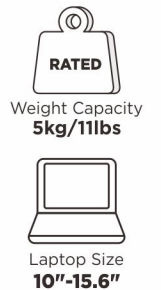

# Height Adjustable Tabletop Laptop Riser

The "Transformer" of Laptop Riser

PLW-01

**Safety ledge stopper**  
firmly secure your laptop

**Lightweight & Foldable Design**  
for easy transport and movement

**7 Height Settings**  
for optimal viewing height

**Adjustable Width**  
fits most laptops

**Non-skid Silicone Pads**  
protect work surface from scratches or scuffs