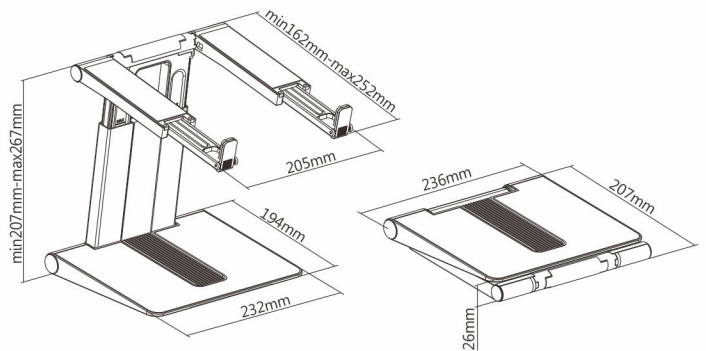

# Height Adjustable Tabletop Laptop Riser

The "Transformer" of Laptop Riser

PLW-01

**Safety ledge stopper**  
firmly secure your laptop

**Lightweight & Foldable Design**  
for easy transport and movement

**7 Height Settings**  
for optimal viewing height

**Adjustable Width**  
fits most laptops

**Non-skid Silicone Pads**  
protect work surface from scratches or scuffs