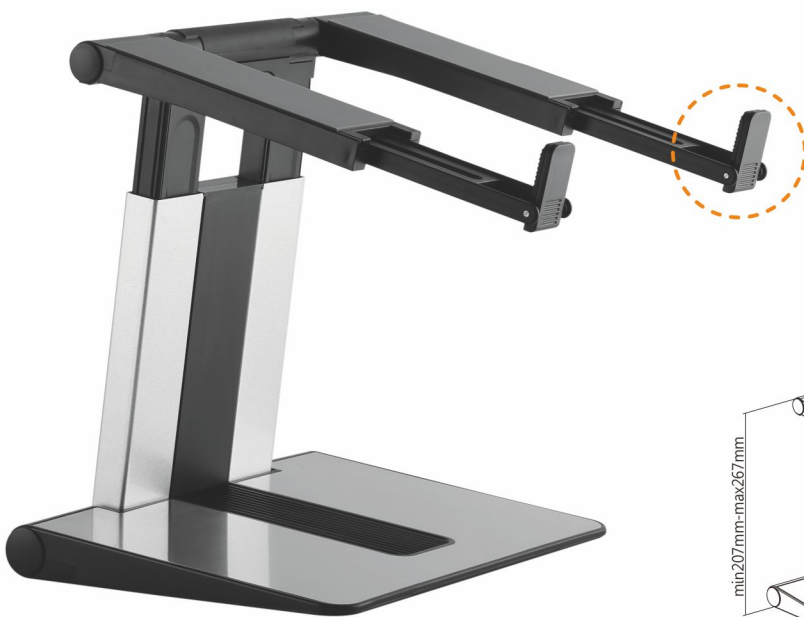

# Height Adjustable Tabletop Laptop Riser

The "Transformer" of Laptop Riser

PLW-01

**Safety ledge stopper**  
firmly secure your laptop

**Lightweight & Foldable Design**  
for easy transport and movement

**7 Height Settings**  
for optimal viewing height

**Adjustable Width**  
fits most laptops

**Non-skid Silicone Pads**  
protect work surface from scratches or scuffs