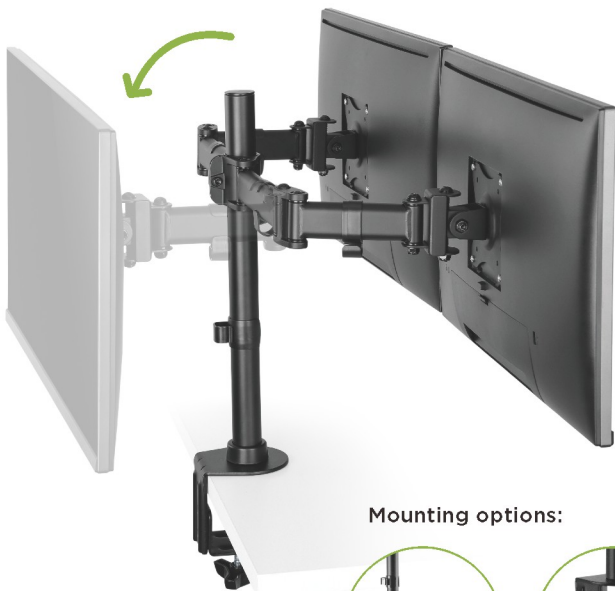

# Economy Steel LCD VESA Desk Mount

For most 13"-27" LCD monitors

**LUMI**  
ergo

Available For  
**Curved Monitor**

Swivel monitors right and left for maximum viewing flexibility

Portrait and landscape orientation

Freely adjusting height for an optimal ergonomic position

Freely tilting for a desired viewing angle

Added slots for holding tools in case of possible maintenance in future

Mounting options:

freestanding

clamp

## Economy Steel LCD VESA Desk Mount

For most 13"-27" LCD monitors