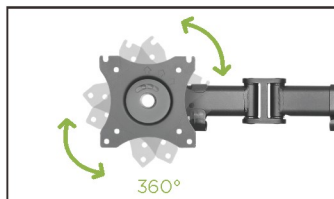

# Economy Steel LCD VESA Desk Mount

For most 13"-27" LCD monitors

**LUMI**  
ergo

Available For  
**Curved Monitor**

Swivel monitors right and left for maximum viewing flexibility

Portrait and landscape orientation