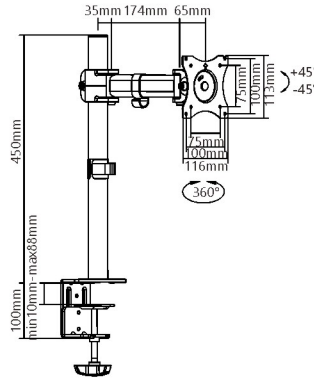

### LDT07-C011 Arm Extend: 274mm

- Screen Size 13"-27"
- Weight Capacity 8kg/17.6lbs
- VESA Compatible 75x75 100x100
- Tilt Range +45° ~ -45°
- Swivel Range 180°
- Screen Level 360°
- Cable Management

### LDT07-C012 Arm Extend: 428mm

- Screen Size 13"-27"
- Weight Capacity 8kg/17.6lbs
- VESA Compatible 75x75 100x100
- Tilt Range +45° ~ -45°
- Swivel Range 180°
- Screen Level 360°
- Cable Management

### LDT07-C024 Arm Extend: 428mm

- Screen Size 13"-27"
- Weight Capacity 8kg/17.6lbs
- VESA Compatible 75x75 100x100
- Tilt Range +45° ~ -45°
- Swivel Range 180°
- Screen Level 360°
- Cable Management