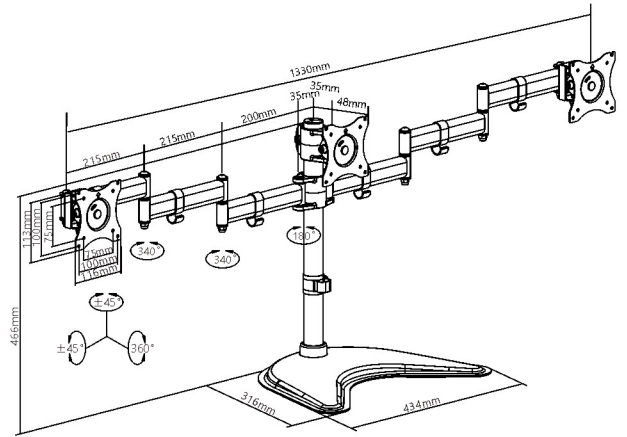

LDT07 Series

Economy Steel LCD VESA Desk Mount

For most 13"-27" LCD monitors

LDT07-T036 Arm Extend: 200mm

- **Screen Size**
  13"-27"
- **Weight Capacity**
  8kg/17.6lbs
- **VESA Compatible**
  75x75 100x100
- **Tilt Range**
  +45° ~ -45°
- **Swivel Range**
  +45° ~ -45°
- **Screen Level**
  360°
- **Screen Rotation**
  360°
- **Cable Management**