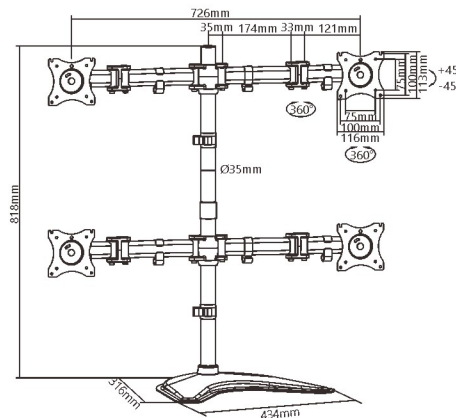

## Economy Steel LCD VESA Desk Mount

For most 13"-27" LCD monitors

### LDT07-T024 Arm Extend: 428mm

- Screen Size 13"-27"
- Weight Capacity 8kg/17.6lbs
- VESA Compatible 75x75 100x100
- Tilt Range +45° ~ -45°
- Swivel Range 180°
- Screen Level 360°
- Cable Management

### LDT07-T048 Arm Extend: 428mm

- Screen Size 13"-27"
- Weight Capacity 8kg/17.6lbs
- VESA Compatible 75x75 100x100
- Tilt Range +45° ~ -45°
- Swivel Range 180°
- Screen Level 360°
- Cable Management