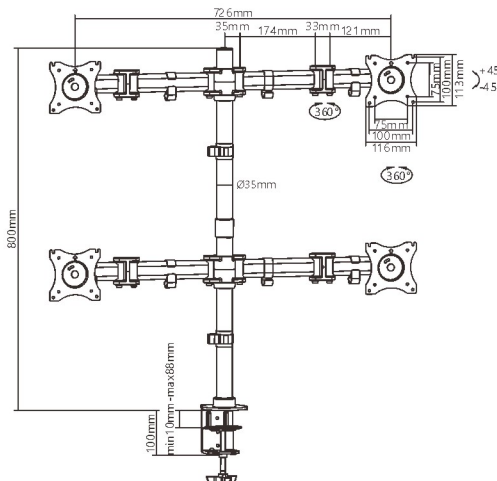

### LDT07-T024 Arm Extend: 428mm

- Screen Size 13"-27"
- Weight Capacity 8kg/17.6lbs
- VESA Compatible 75x75 100x100
- Tilt Range +45° ~ -45°
- Swivel Range 180°
- Screen Level 360°
- Cable Management

### LDT07-T048 Arm Extend: 428mm

- Screen Size 13"-27"
- Weight Capacity 8kg/17.6lbs
- VESA Compatible 75x75 100x100
- Tilt Range +45° ~ -45°
- Swivel Range 180°
- Screen Level 360°
- Cable Management

### LDT07-CO48 Arm Extend: 428mm

- Screen Size 13"-27"
- Weight Capacity 8kg/17.6lbs
- VESA Compatible 75x75 100x100
- Tilt Range +45° ~ -45°
- Swivel Range 180°
- Screen Level 360°
- Cable Management