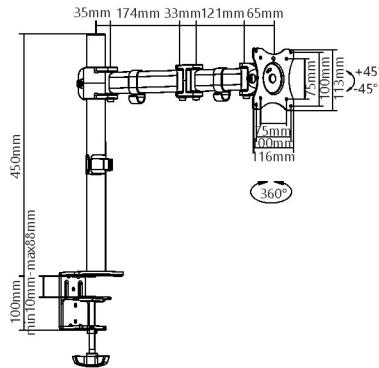

### LDT07-C011 Arm Extend: 274mm

- Screen Size 13"-27"
- Weight Capacity 8kg/17.6lbs
- VESA Compatible 75x75 100x100
- Tilt Range +45° ~ -45°
- Swivel Range 180°
- Screen Level 360°
- Cable Management

### LDT07-C012 Arm Extend: 428mm

- Screen Size 13"-27"
- Weight Capacity 8kg/17.6lbs
- VESA Compatible 75x75 100x100
- Tilt Range +45° ~ -45°
- Swivel Range 180°
- Screen Level 360°
- Cable Management

### LDT07-C024 Arm Extend: 428mm

- Screen Size 13"-27"
- Weight Capacity 8kg/17.6lbs
- VESA Compatible 75x75 100x100
- Tilt Range +45° ~ -45°
- Swivel Range 180°
- Screen Level 360°
- Cable Management