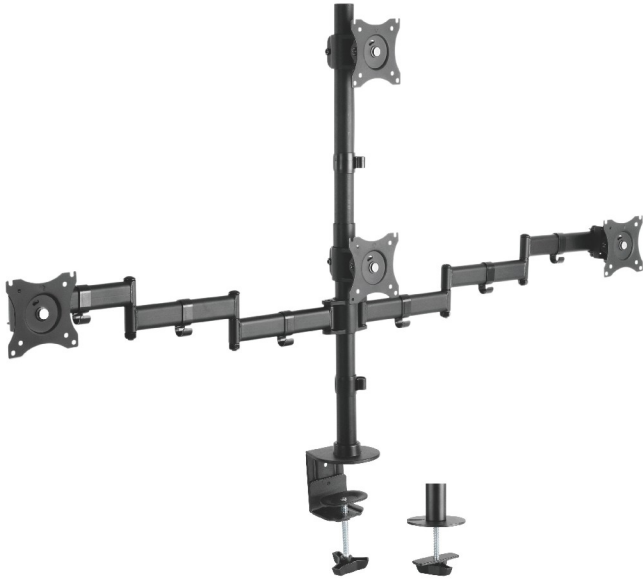

### LDT07-C036 Arm Extend: 200mm

-   
**Screen Size**  
13"-27"
-   
**Weight Capacity**  
8kg/17.6lbs
-   
**VESA Compatible**  
75x75 100x100
-   
**Tilt Range**  
+45° ~ -45°
-   
**Swivel Range**  
+45° ~ -45°
-   
**Screen Level**  
360°
-   
**Screen Rotation**  
360°
-   
**Cable Management**

## Economy Steel LCD VESA Desk Mount

For most 13"-27" LCD monitors

**LDT07-CO46** Arm Extend:200mm/215mm

-   
**Screen Size**  
13"-27"
-   
**Weight Capacity**  
8kg/17.6lbs
-   
**VESA Compatible**  
75x75 100x100
-   
**Tilt Range**  
+45° ~ -45°
-   
**Swivel Range**  
+45° ~ -45°
-   
**Screen Level**  
+180° ~ -180°
-   
**Screen Rotation**  
+180° ~ -180°
-   
**Cable Management**