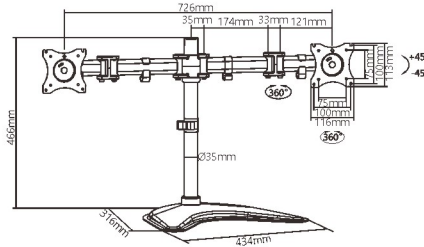

### LDT07-C012 Arm Extend: 428mm

- Screen Size 13"-27"
- Weight Capacity 8kg/17.6lbs
- VESA Compatible 75x75 100x100
- Tilt Range +45° ~ -45°
- Swivel Range 180°
- Screen Level 360°
- Cable Management

### LDT07-C024 Arm Extend: 428mm

- Screen Size 13"-27"
- Weight Capacity 8kg/17.6lbs
- VESA Compatible 75x75 100x100
- Tilt Range +45° ~ -45°
- Swivel Range 180°
- Screen Level 360°
- Cable Management

### LDT07-T024 Arm Extend: 428mm

- Screen Size 13"-27"
- Weight Capacity 8kg/17.6lbs
- VESA Compatible 75x75 100x100
- Tilt Range +45° ~ -45°
- Swivel Range 180°
- Screen Level 360°
- Cable Management

### LDT07-T048 Arm Extend: 428mm

- Screen Size 13"-27"
- Weight Capacity 8kg/17.6lbs
- VESA Compatible 75x75 100x100
- Tilt Range +45° ~ -45°
- Swivel Range 180°
- Screen Level 360°
- Cable Management