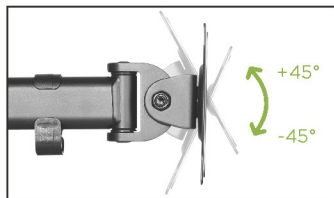

# Economy Steel LCD VESA Desk Mount

For most 13"-27" LCD monitors

**LUMI**  
ergo

Available For  
**Curved Monitor**

Swivel monitors right and left for maximum viewing flexibility

Portrait and landscape orientation

Freely adjusting height for an optimal ergonomic position

Freely tilting for a desired viewing angle

Added slots for holding tools in case of possible maintenance in future

Mounting options:

freestanding

clamp