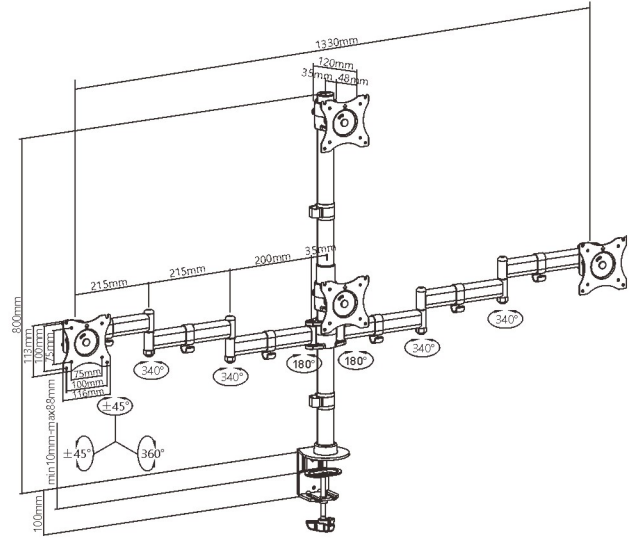

### LDT07-C036 Arm Extend: 200mm

-   
**Screen Size**  
13"-27"
-   
**Weight Capacity**  
8kg/17.6lbs
-   
**VESA Compatible**  
75x75 100x100
-   
**Tilt Range**  
+45° ~ -45°
-   
**Swivel Range**  
+45° ~ -45°
-   
**Screen Level**  
360°
-   
**Screen Rotation**  
360°
-   
**Cable Management**

## Economy Steel LCD VESA Desk Mount

For most 13"-27" LCD monitors

**LDT07-CO46** Arm Extend:200mm/215mm

-   
**Screen Size**  
13"-27"
-   
**Weight Capacity**  
8kg/17.6lbs
-   
**VESA Compatible**  
75x75 100x100
-   
**Tilt Range**  
+45° ~ -45°
-   
**Swivel Range**  
+45° ~ -45°
-   
**Screen Level**  
+180° ~ -180°
-   
**Screen Rotation**  
+180° ~ -180°
-   
**Cable Management**

**LDT07-TO46** Arm Extend:200mm/215mm

-   
**Screen Size**  
13"-27"
-   
**Weight Capacity**  
8kg/17.6lbs
-   
**VESA Compatible**  
75x75 100x100
-   
**Tilt Range**  
+45° ~ -45°
-   
**Swivel Range**  
+45° ~ -45°
-   
**Screen Level**  
+180° ~ -180°
-   
**Screen Rotation**  
+180° ~ -180°
-   
**Cable Management**