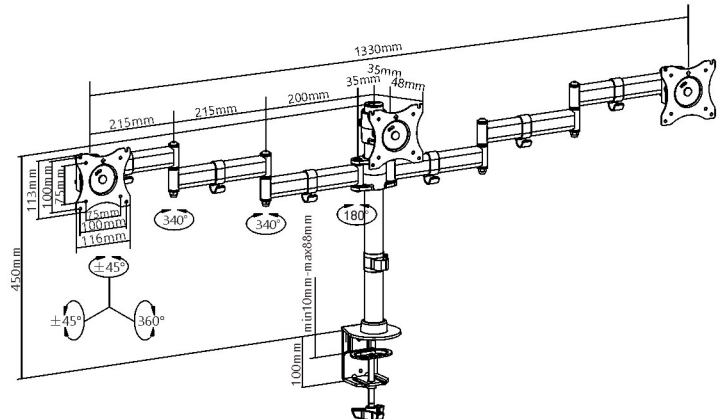

### LDT07-T036 Arm Extend: 200mm

-   
**Screen Size**  
13"-27"
-   
**Weight Capacity**  
8kg/17.6lbs
-   
**VESA Compatible**  
75x75 100x100
-   
**Tilt Range**  
+45° ~ -45°
-   
**Swivel Range**  
+45° ~ -45°
-   
**Screen Level**  
360°
-   
**Screen Rotation**  
360°
-   
**Cable Management**

### LDT07-C036 Arm Extend: 200mm

-   
**Screen Size**  
13"-27"
-   
**Weight Capacity**  
8kg/17.6lbs
-   
**VESA Compatible**  
75x75 100x100
-   
**Tilt Range**  
+45° ~ -45°
-   
**Swivel Range**  
+45° ~ -45°
-   
**Screen Level**  
360°
-   
**Screen Rotation**  
360°
-   
**Cable Management**