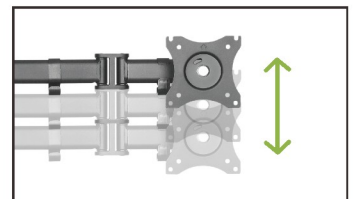

# Economy Steel LCD VESA Desk Mount

For most 13"-27" LCD monitors

**LUMI**  
ergo

Available For  
**Curved Monitor**

Swivel monitors right and left for maximum viewing flexibility

Portrait and landscape orientation