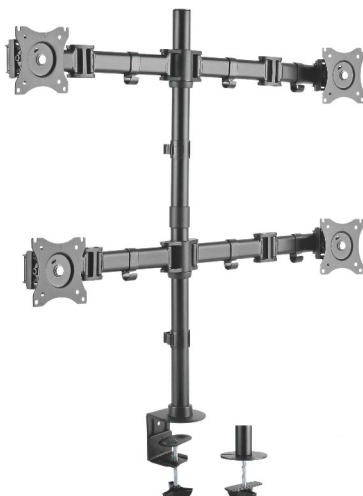

LDT07-CO48 Arm Extend: 428mm

- Screen Size 13"-27"
- Weight Capacity 8kg/17.6lbs
- VESA Compatible 75x75 100x100
- Tilt Range +45° ~ -45°
- Swivel Range 180°
- Screen Level 360°
- Cable Management