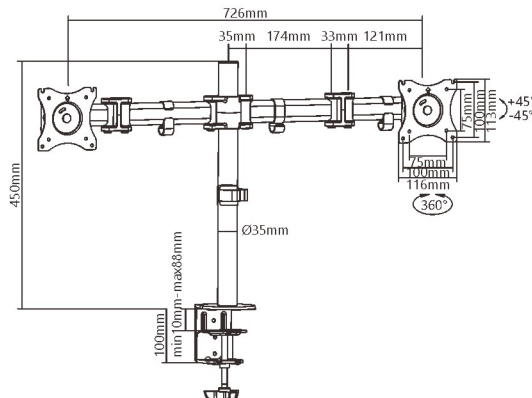

### LDT07-C011 Arm Extend: 274mm

- Screen Size 13"-27"
- Weight Capacity 8kg/17.6lbs
- VESA Compatible 75x75 100x100
- Tilt Range +45° ~ -45°
- Swivel Range 180°
- Screen Level 360°
- Cable Management

### LDT07-C012 Arm Extend: 428mm

- Screen Size 13"-27"
- Weight Capacity 8kg/17.6lbs
- VESA Compatible 75x75 100x100
- Tilt Range +45° ~ -45°
- Swivel Range 180°
- Screen Level 360°
- Cable Management

### LDT07-C024 Arm Extend: 428mm

- Screen Size 13"-27"
- Weight Capacity 8kg/17.6lbs
- VESA Compatible 75x75 100x100
- Tilt Range +45° ~ -45°
- Swivel Range 180°
- Screen Level 360°
- Cable Management