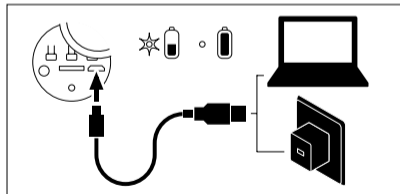

TWS

1			2	
1				
2				
3			3s	
4			x2	
5	 "Right channel"			 "Left channel"

1			2	
	x2			

AKO NABÍJAŤ?