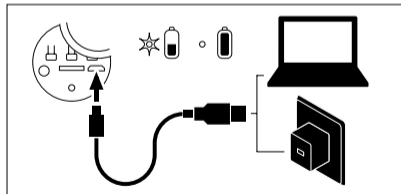

TWS

1			2	
1				
2				
3				3s
4				x2
5	 "Right channel"		 "Left channel"	

1			2	
		x2		

COME RICARICARE?