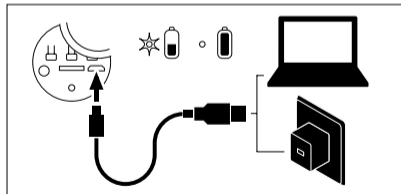

TWS

	1		2
1			
2			
3			3s
4			x2
5	 "Right channel"		 "Left channel"

1		2
x2		

JAK NABÍJET?