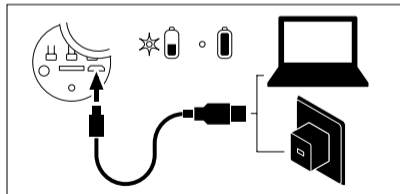

TWS

1			2	
1				
2				
3				3s
4				x2
5	 "Right channel"		 "Left channel"	

1			2	
	x2			

JAK ŁADOWAĆ?