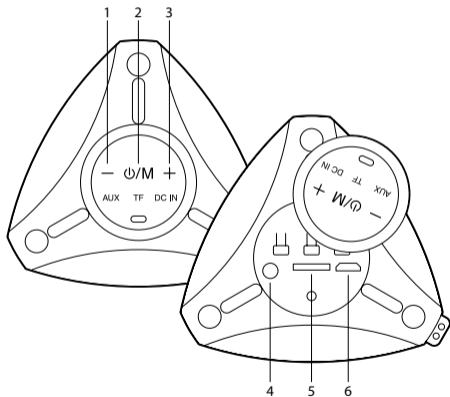

www.ngs.eu

CONTROL BUTTONS

- 1 Volume -
TWS
⏪
- 2 ON/OFF
Mode
- 3 Volume +
⏩
- 4 Jack 3.5mm AUX input
- 5 TF card input
- 6 Micro USB charging port

3s "Beep"	5s "Power off"
------------------	-----------------------