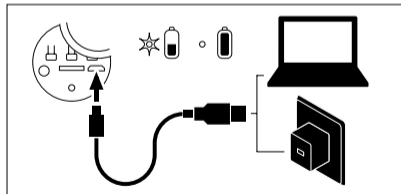

TWS

1			2	
1				
2				
3				3s
4				x2
5	 "Right channel"		 "Left channel"	

1			2	
		x2		

HVORDAN LADER DU OP?