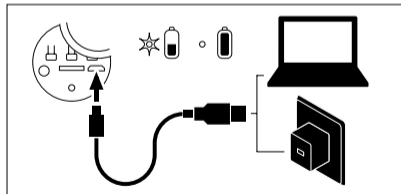

TWS

	1		2
1			
2			
3			3s
4			x2
5	 "Right channel"		 "Left channel"

1		2
x2		

KUINKA LADATAAN?