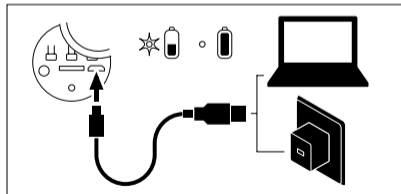

TWS

	1		2
1			
2			
3			3s
4			x2
5	 "Right channel"		 "Left channel"

1		2
x2		

COMO CARREGAR?