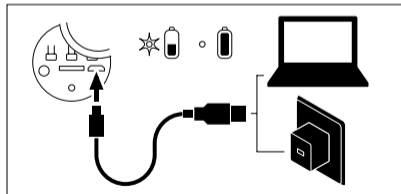

TWS

	1		2
1			
2			
3			3s
4			x2
5	 "Right channel"		 "Left channel"

1		2
x2		

HOE OPLADEN?