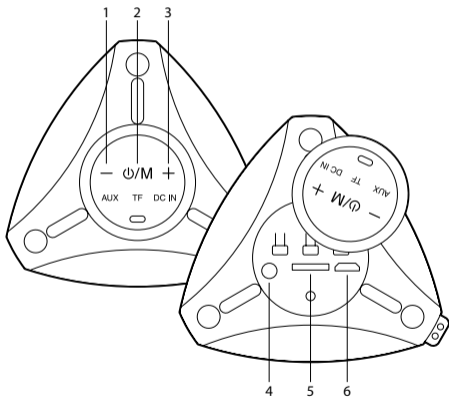

BOUTONS DE COMMANDE

1. 1 Volume -
   TWS
   ⏪
2. 2 Allumer / Éteindre
   Mode
3. 3 Volume +
   ⏩
4. 4 Port Aux in jack 3,5mm
5. 5 Port pour carte TF
6. 6 Port de charge micro USB