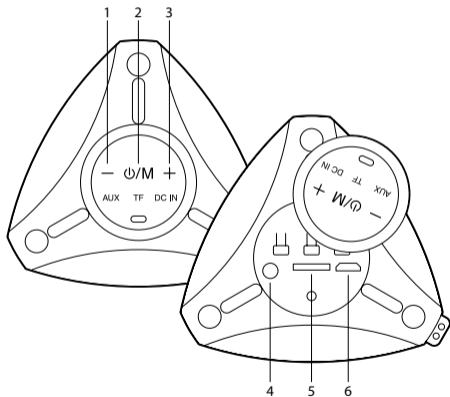

KONTROLKNAPPER

1. 1 Volumen -
   TWS
   ◀◀
2. 2 Tænd/sluk
   Program
3. 3 Volumen +
   ▶▶
4. 4 AUX in indgang jack 3,5mm
5. 5 TF kort indgang
6. 6 Micro USB-opladningsport