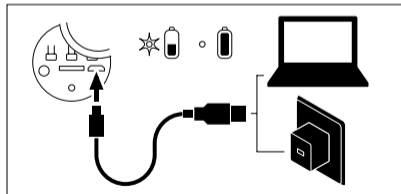

TWS

1			2	
1				
2				
3				3s
4				x2
5				
	"Right channel"			"Left channel"

1			2	
	x2			

WIE WIRD ES GELADEN?